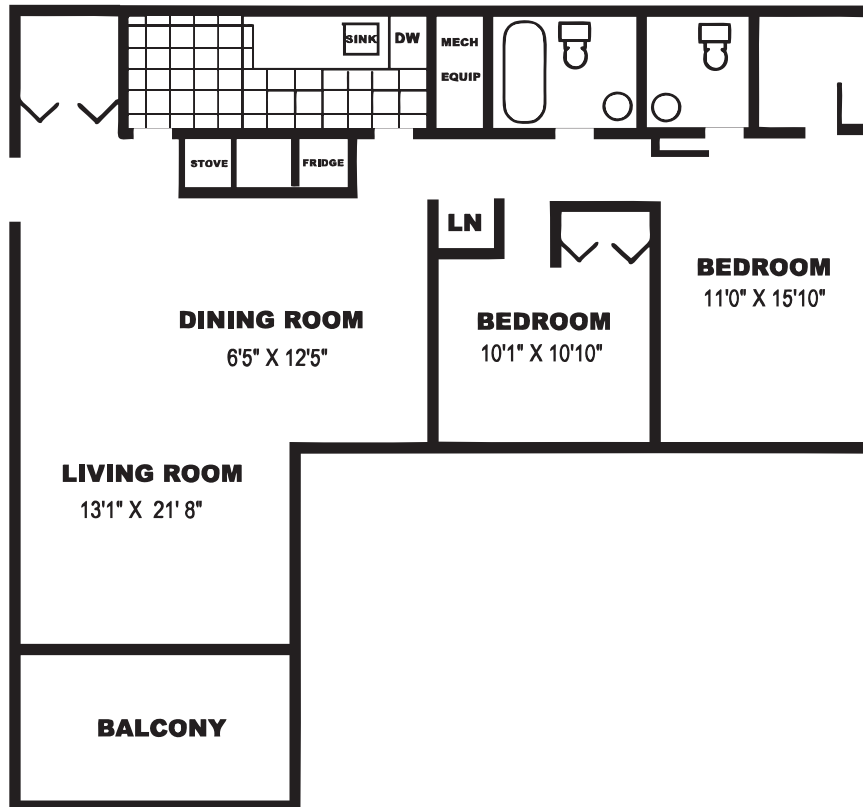

ARBORETUM VILLAGE APARTMENTS

RENT: _____ DEPOSIT: _____

The Willow

2 Bed 2 Bath / 1024 Square Feet

Arboretum Villages
2201 Dogwood Drive, Lisle, Illinois 60532
Ph: 630.852.4505 / Fax: 630.852.7642
leasing@arboretumvillages.com
www.arboretumvillages.com