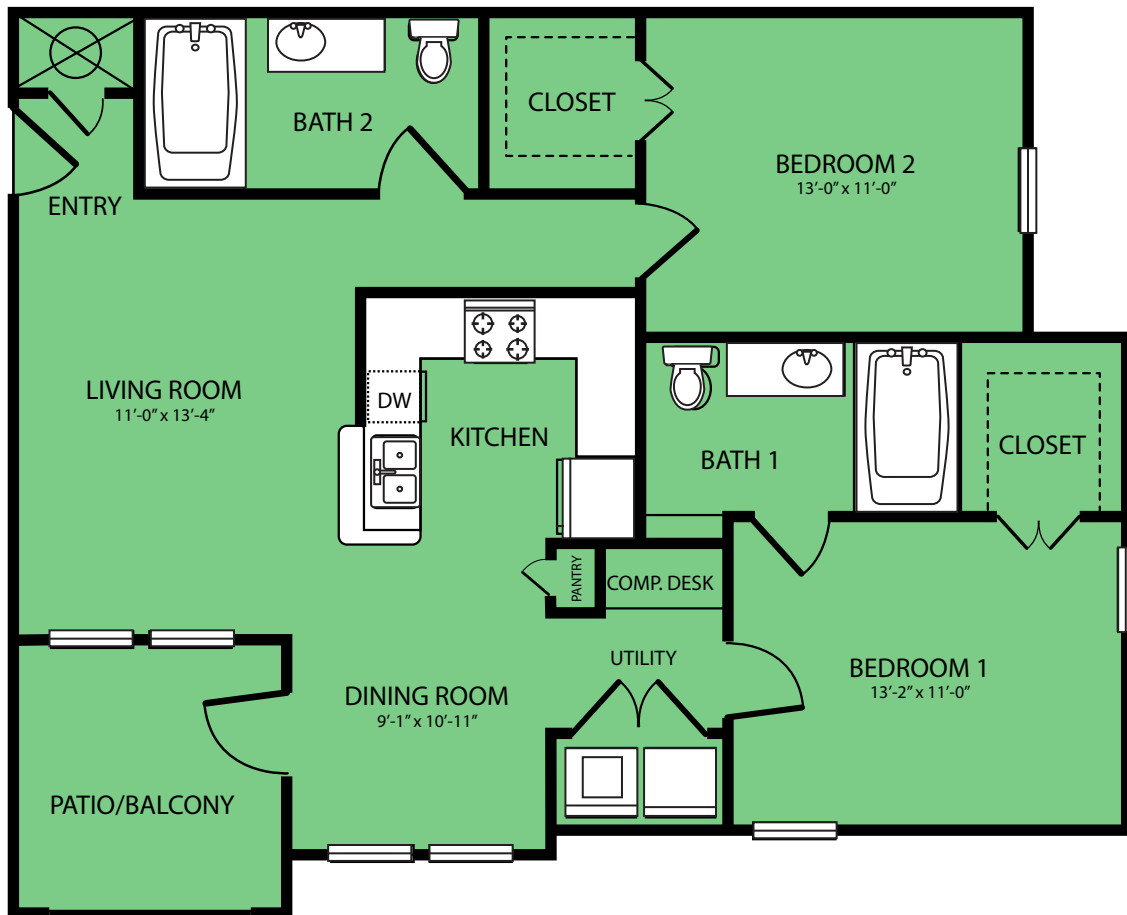

INGLESIDE PLANTATION

APARTMENTS

Wentworth

Two Bedroom
Two Bath

1,115 square feet

\$ _____

All square footages are approximate.