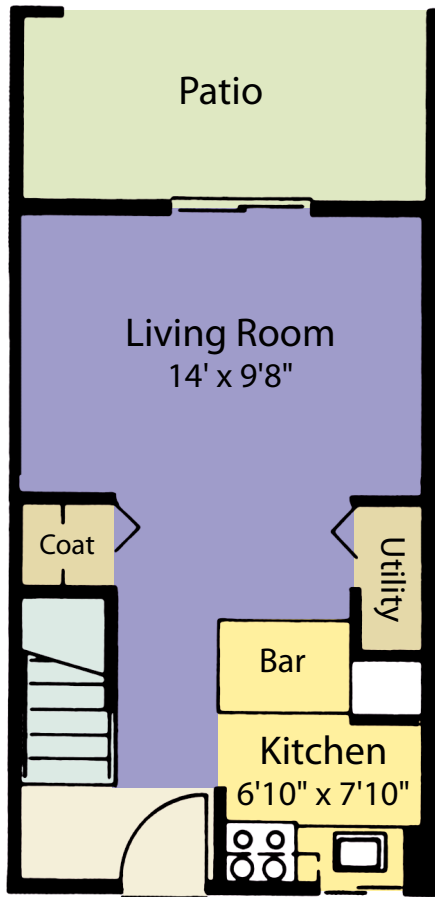

# courthouse|green

First Floor

Second Floor

## the williamsburg

one bedroom | one bathroom | 675 sq ft

RENT: \_\_\_\_\_ DEPOSIT: \_\_\_\_\_

[www.courthousegreentownhomes.com](http://www.courthousegreentownhomes.com)

6417 statute street | chesterfield, va 23832