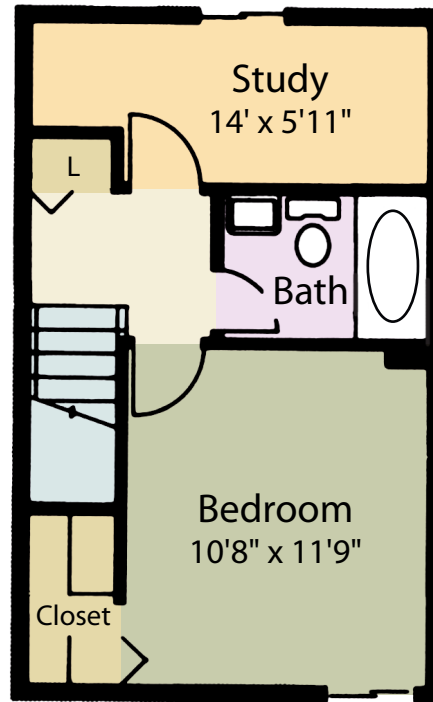

# courthouse|green

First Floor

Second Floor

## the williamsburg

one bedroom | one bathroom | 675 sq ft

RENT: \_\_\_\_\_ DEPOSIT: \_\_\_\_\_

[www.courthousegreentownhomes.com](http://www.courthousegreentownhomes.com)

6417 statute street | chesterfield, va 23832