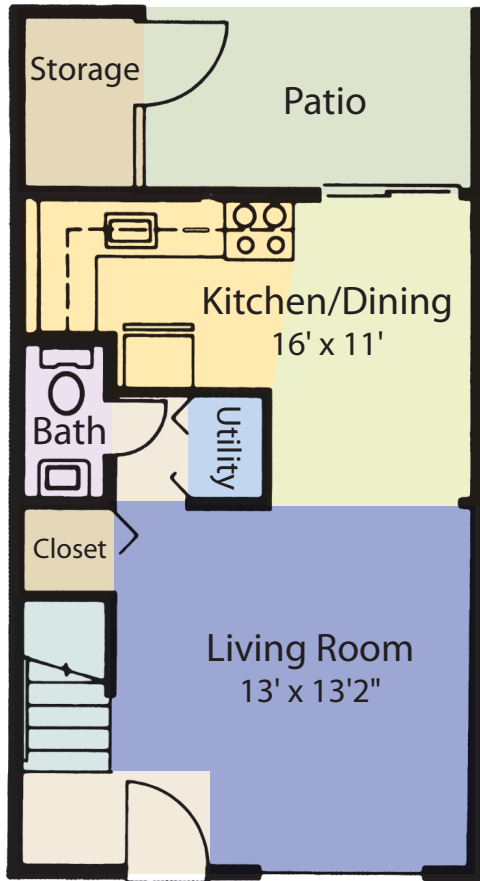

courthouse|green

First Floor

Second Floor

the roanoke

two bedroom | one and one half bathroom | 925 sq ft

RENT: _____ DEPOSIT: _____

www.courthousegreentownhomes.com

6417 statute street | chesterfield, va 23832