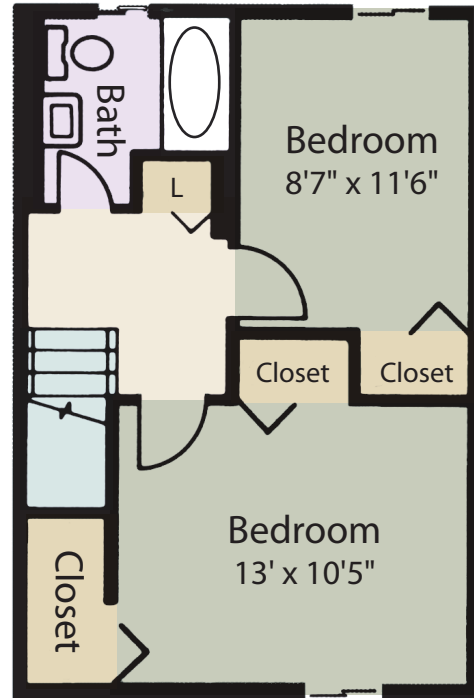

courthouse|green

First Floor

Second Floor

the roanoke

two bedroom | one and one half bathroom | 925 sq ft

RENT: _____ DEPOSIT: _____

www.courthousegreentownhomes.com

6417 statute street | chesterfield, va 23832