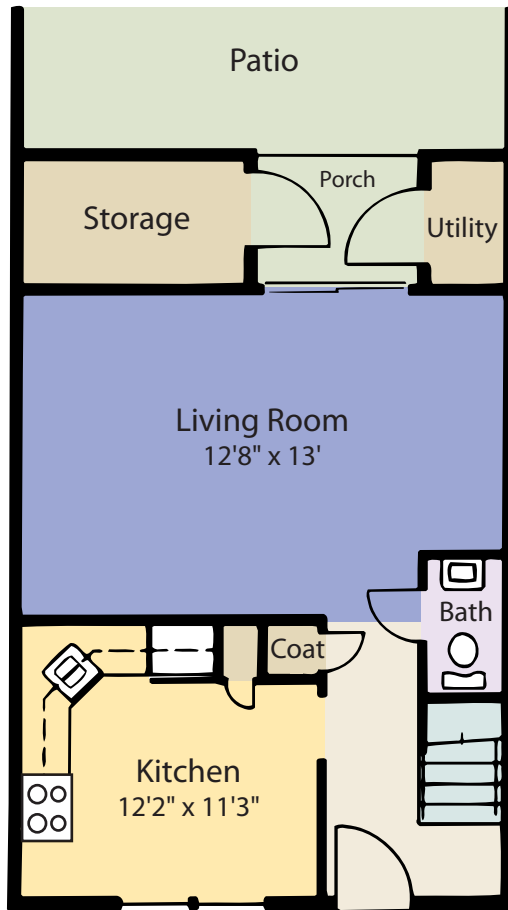

courthouse|green

First Floor

Second Floor

the richmond

three bedroom | one and one half bathroom | 1200 sq ft

RENT: _____ DEPOSIT: _____

www.courthousegreentownhomes.com

6417 statute street | chesterfield, va 23832