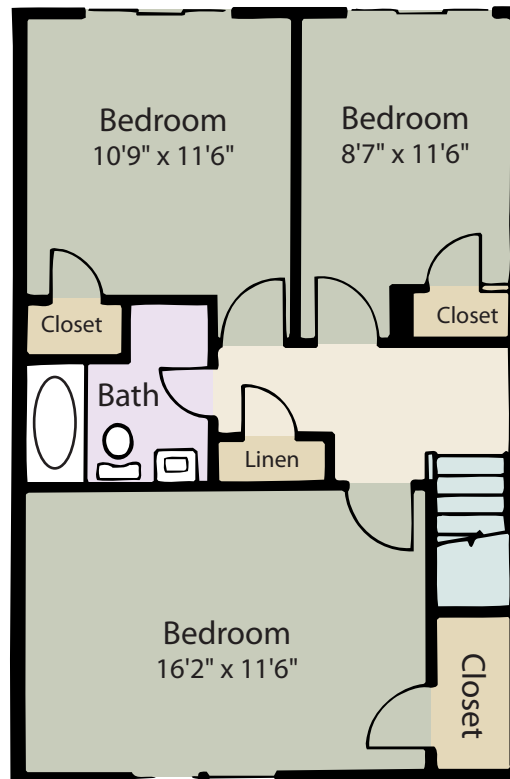

courthouse|green

First Floor

Second Floor

the richmond

three bedroom | one and one half bathroom | 1200 sq ft

RENT: _____ DEPOSIT: _____

www.courthousegreentownhomes.com

6417 statute street | chesterfield, va 23832