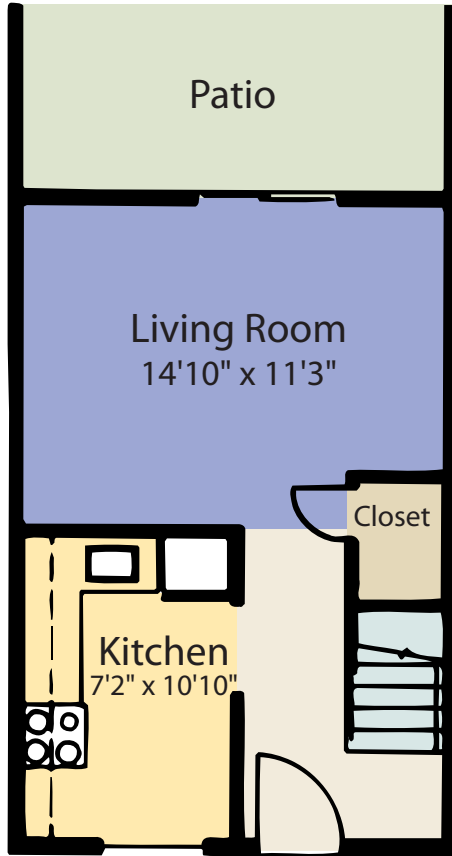

courthouse|green

First Floor

Second Floor

the hampton

one bedroom | one bathroom | 665 sq ft

RENT: _____ DEPOSIT: _____

www.courthousegreentownhomes.com

6417 statute street | chesterfield, va 23832