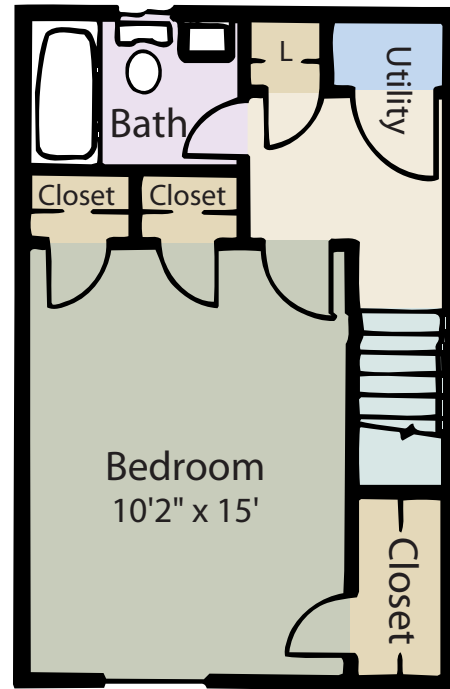

courthouse|green

First Floor

Second Floor

the hampton

one bedroom | one bathroom | 665 sq ft

RENT: _____ DEPOSIT: _____

www.courthousegreentownhomes.com

6417 statute street | chesterfield, va 23832