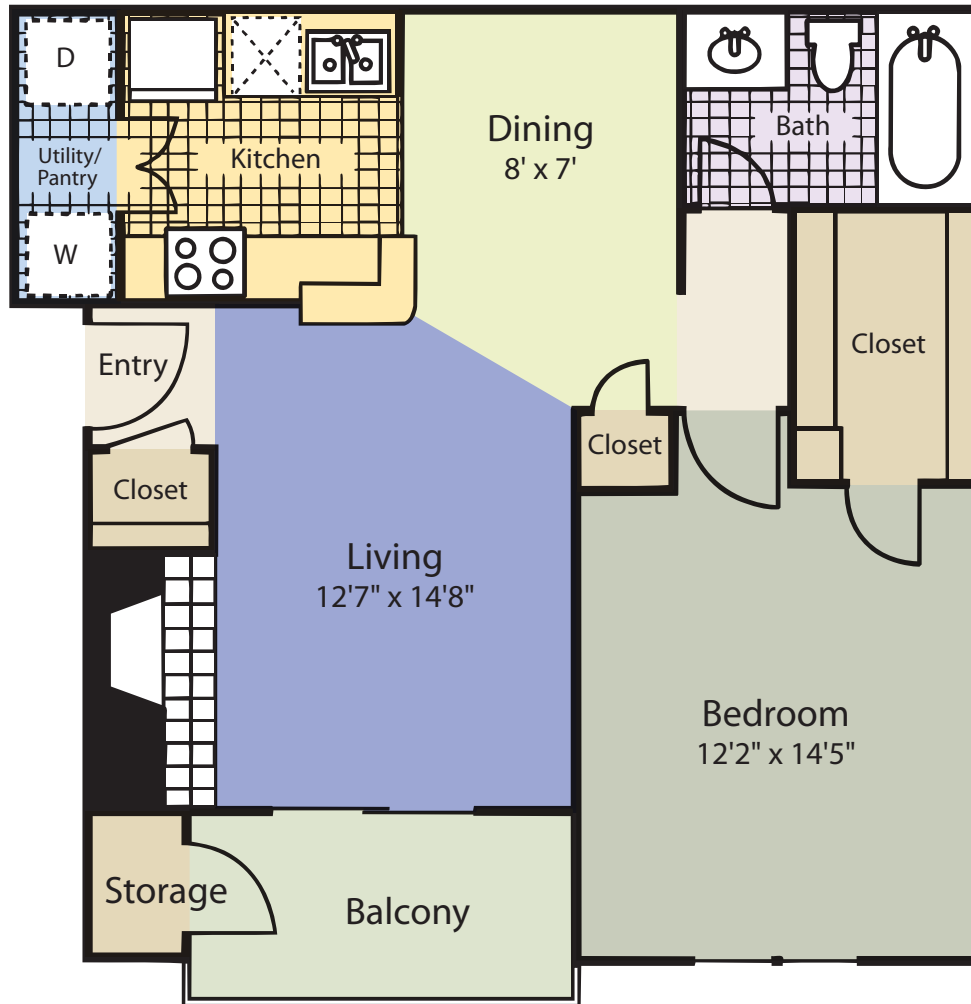

turtle|creek

stellar

two bedroom | two bathroom | 925 sq ft

RENT: _____ DEPOSIT: _____

www.turtlecreekapartments.net

601 napa valley road | little rock, ak 72211

ph. 501-225-1812 | fx. 501-227-8626

turtlecreek@bellpartnersinc.com