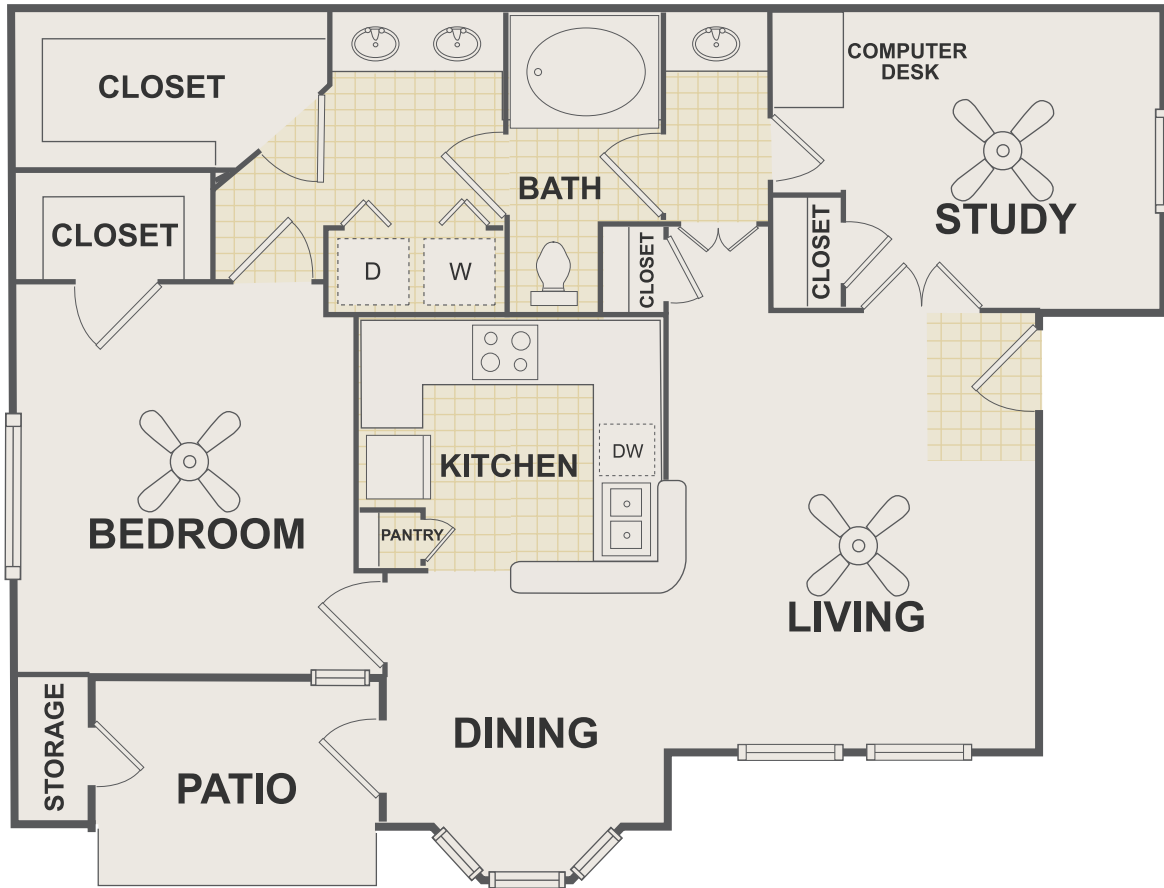

the|carlyle

the spencer

one bedroom | one bathroom | study | 959 sq ft

RENT: _____ DEPOSIT: _____

www.carlyleapartments.com

5750 east university boulevard | dallas, tx 75206

ph. 214-987-9990 | fx. 214-987-2256