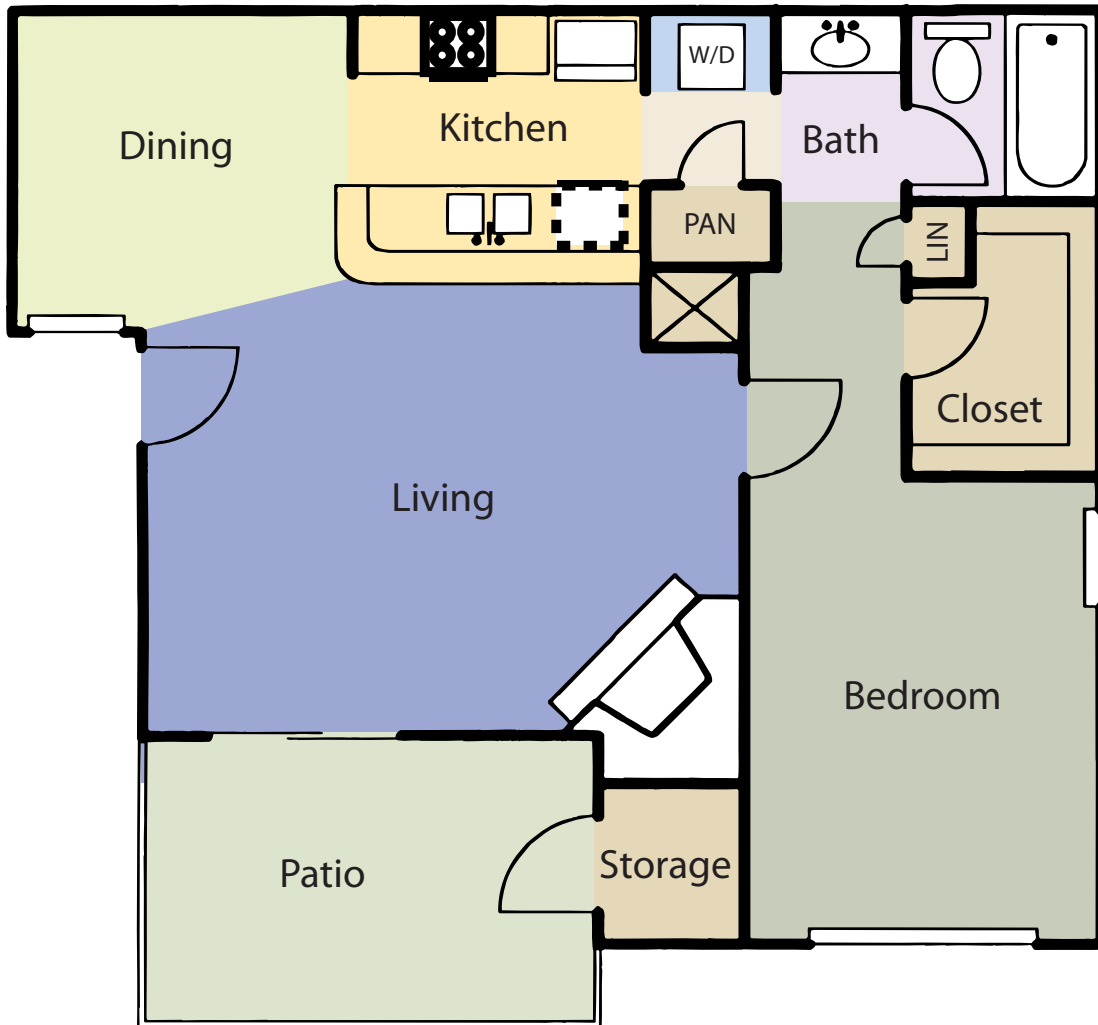

green|oaks

river birch

one bedroom | one bathroom | 690 sq ft

RENT: _____ DEPOSIT: _____

www.greenoaksapts.com

695 pineloch drive | webster, tx 77598

ph. 281-480-5463 | fx. 281-286-3591

greenoaks@bellpartnersinc.com