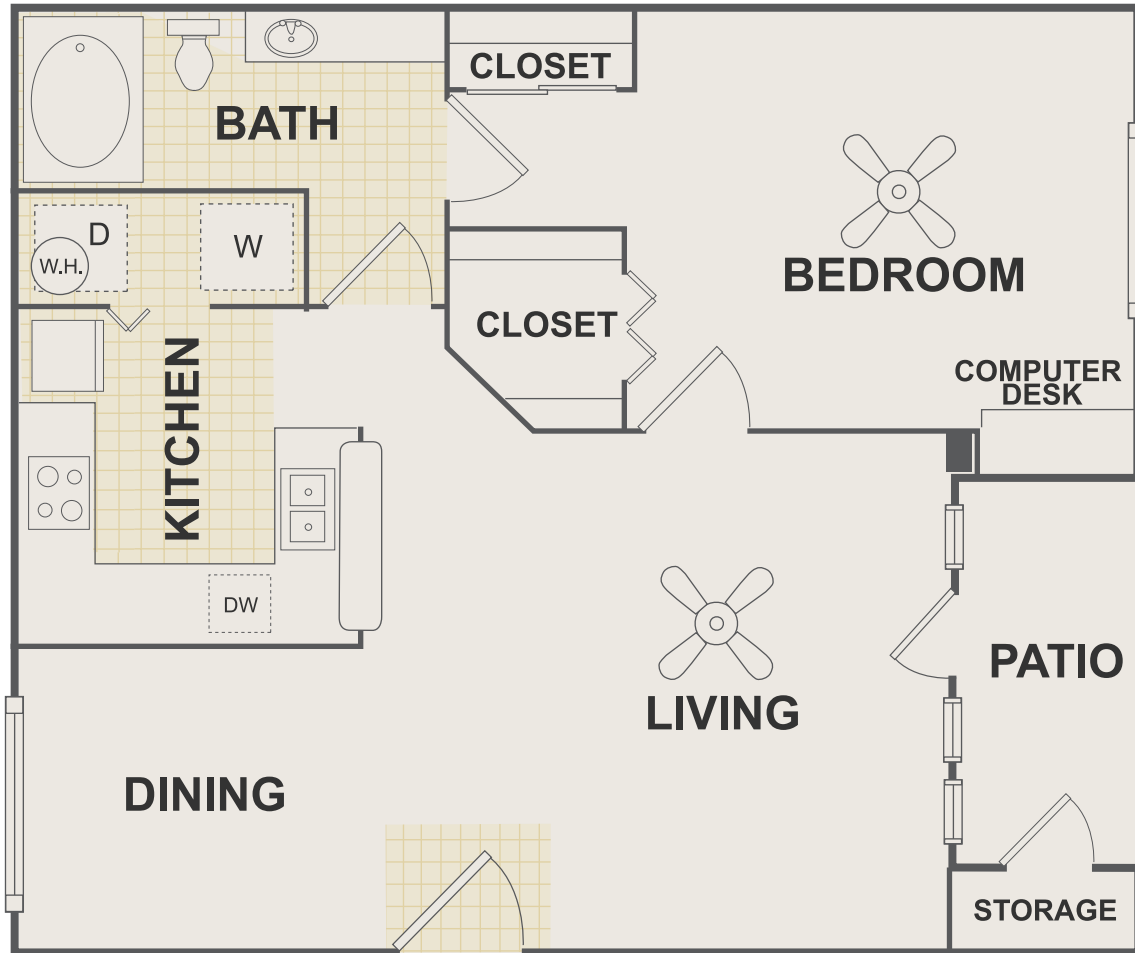

the|carlyle

the riley

one bedroom | one bathroom | 764 sq ft

RENT: _____ DEPOSIT: _____

www.carlyleapartments.com

5750 east university boulevard | dallas, tx 75206

ph. 214-987-9990 | fx. 214-987-2256

carlyle@bellpartnersinc.com