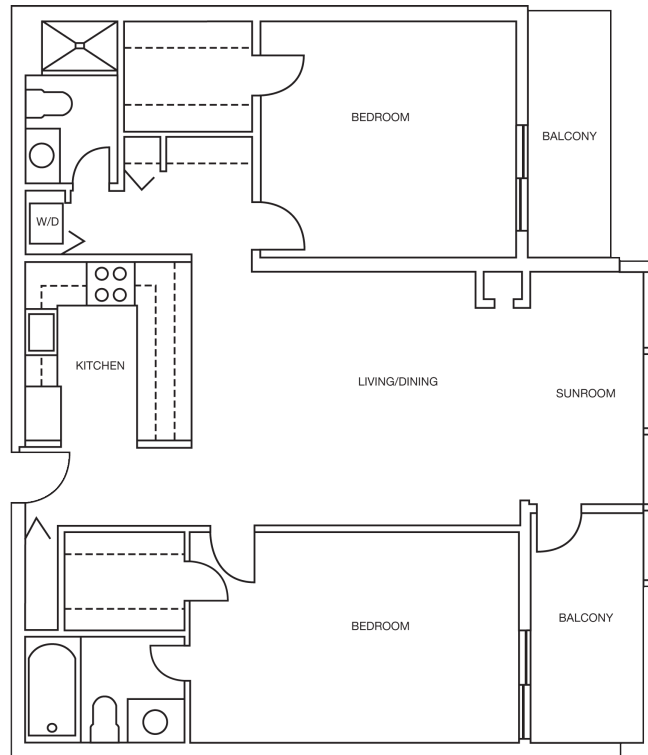

the|bennington

the reGENCY

two bedroom | two bathroom | 1166 sq ft

RENT: _____ DEPOSIT: _____

www.benningtontowers.com

2460 peachtree rd nw | atlanta, ga 30305

ph. 404-233-5000 | fx. 336-232-1901

benningtontowers@bellpartnersinc.com