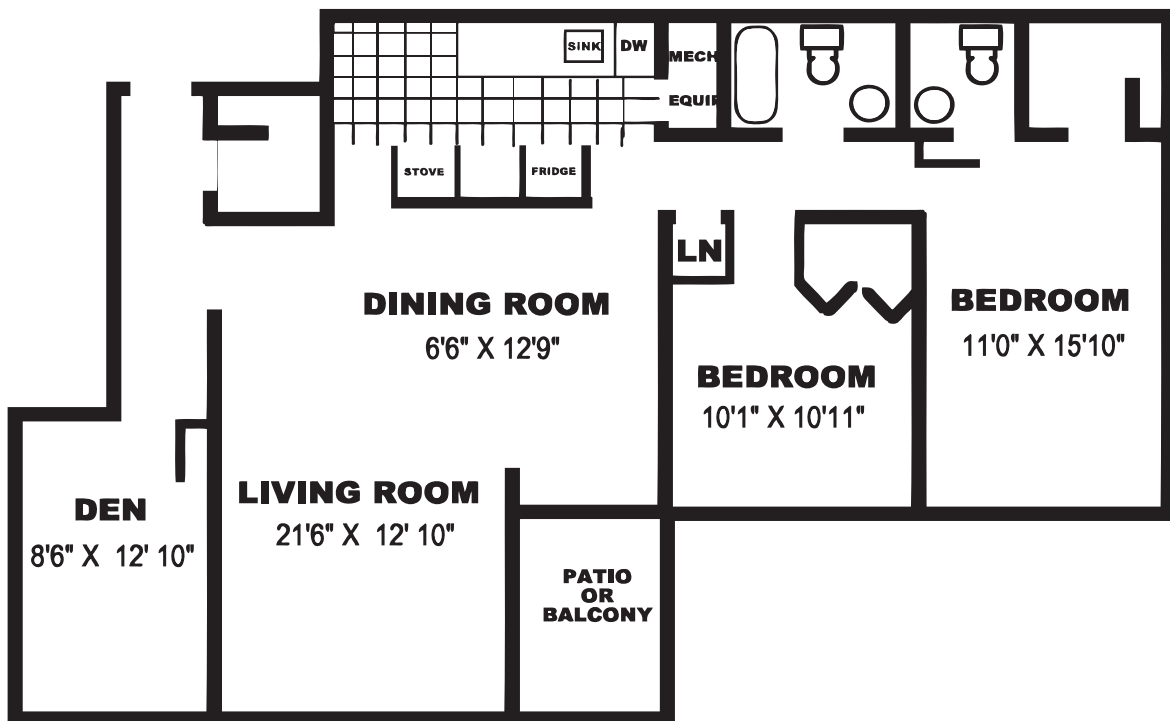

ARBORETUM VILLAGE APARTMENTS

RENT: _____ DEPOSIT: _____

The Redwood

2 Bed 2 Bath + Den / 1224 Square Feet

Arboretum Villages
2201 Dogwood Drive, Lisle, Illinois 60532
Ph: 630.852.4505 / Fax: 630.852.7642
leasing@arboretumvillages.com
www.arboretumvillages.com