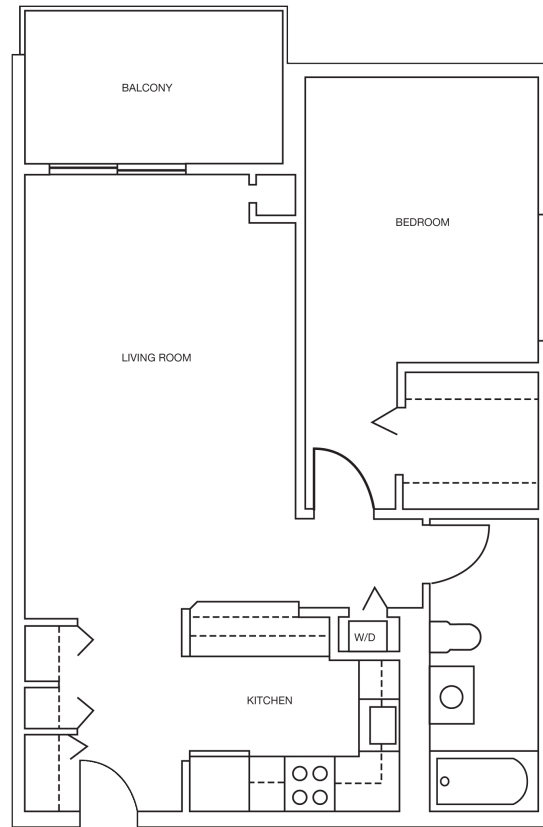

the|bennington

the peachtree
one bedroom | one bathroom | 814 sq ft

RENT: _____ DEPOSIT: _____

www.benningtontowers.com
2460 peachtree rd nw | atlanta, ga 30305
ph. 404-233-5000 | fx. 336-232-1901
benningtontowers@bellpartnersinc.com