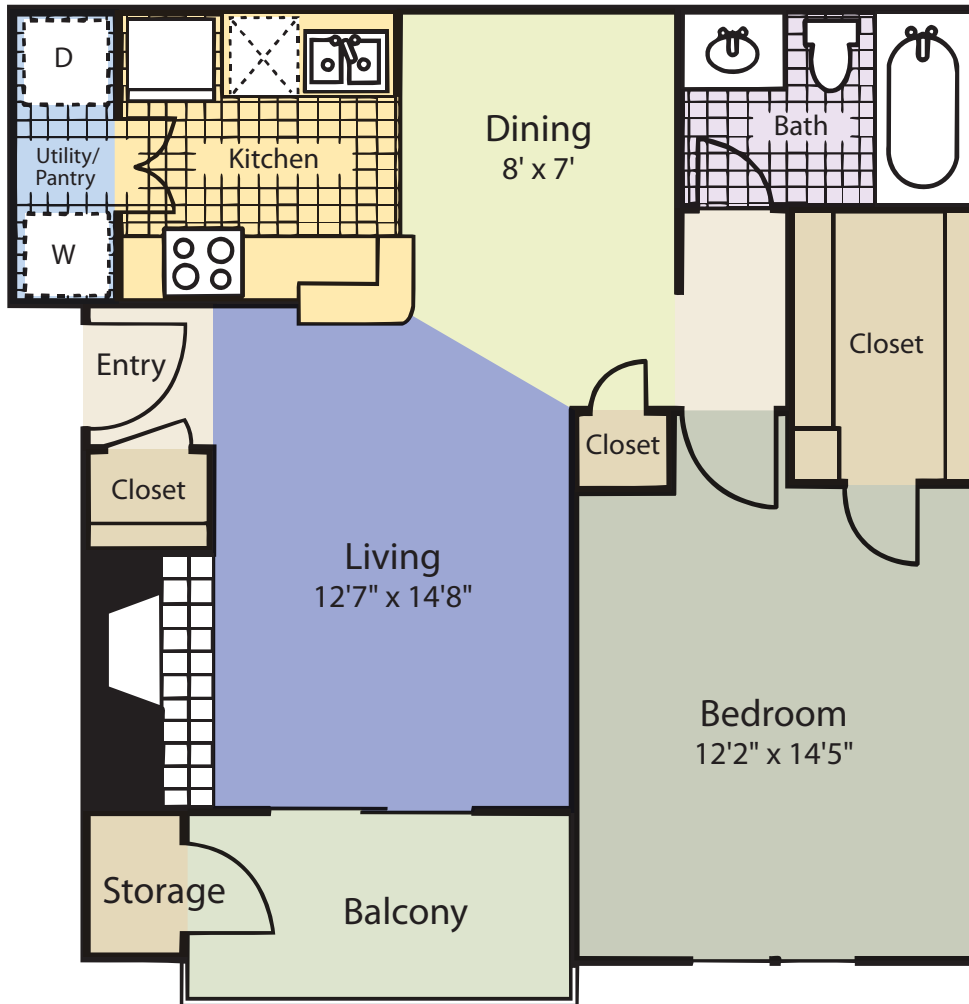

## monarch

one bedroom | one bathroom | 700 sq ft

RENT: \_\_\_\_\_ DEPOSIT: \_\_\_\_\_

[www.turtlecreekapartments.net](http://www.turtlecreekapartments.net)

601 napa valley road | little rock, ak 72211

ph. 501-225-1812 | fx. 501-227-8626