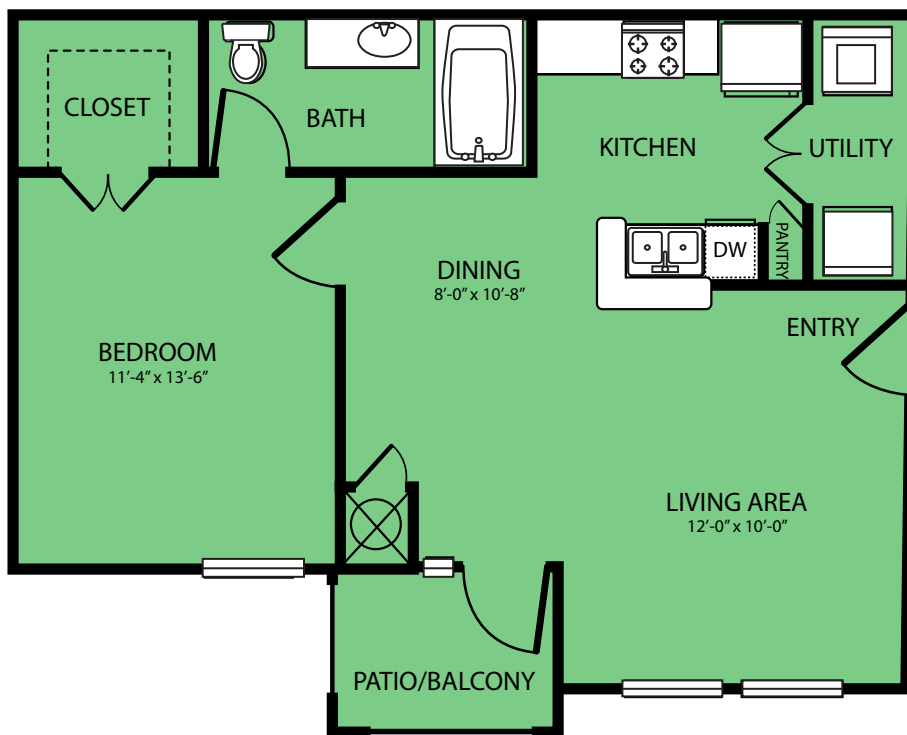

INGLESIDE PLANTATION

APARTMENTS

Meeting

One Bedroom
One Bath

743 square feet

\$ _____

All square footages are approximate.