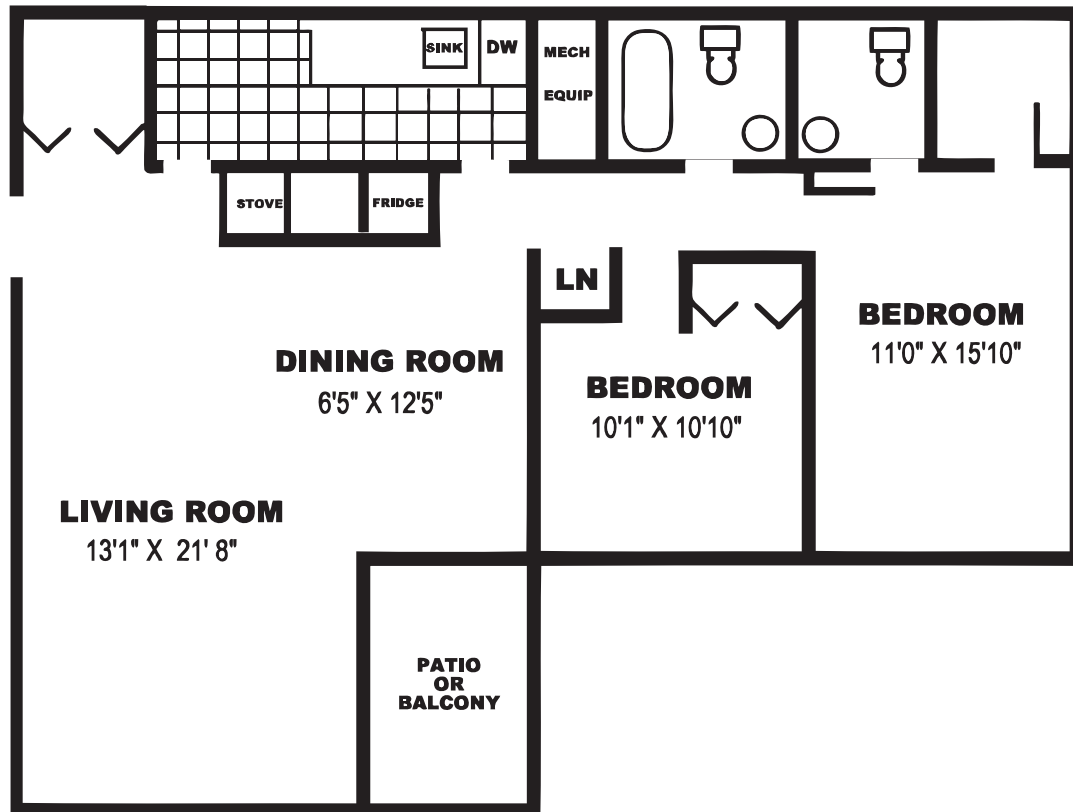

ARBORETUM VILLAGE APARTMENTS

RENT: _____ DEPOSIT: _____

The Maple

2 Bed 2 Bath / 1024 Square Feet

Arboretum Villages
2201 Dogwood Drive, Lisle, Illinois 60532
Ph: 630.852.4505 / Fax: 630.852.7642
leasing@arboretumvillages.com
www.arboretumvillages.com