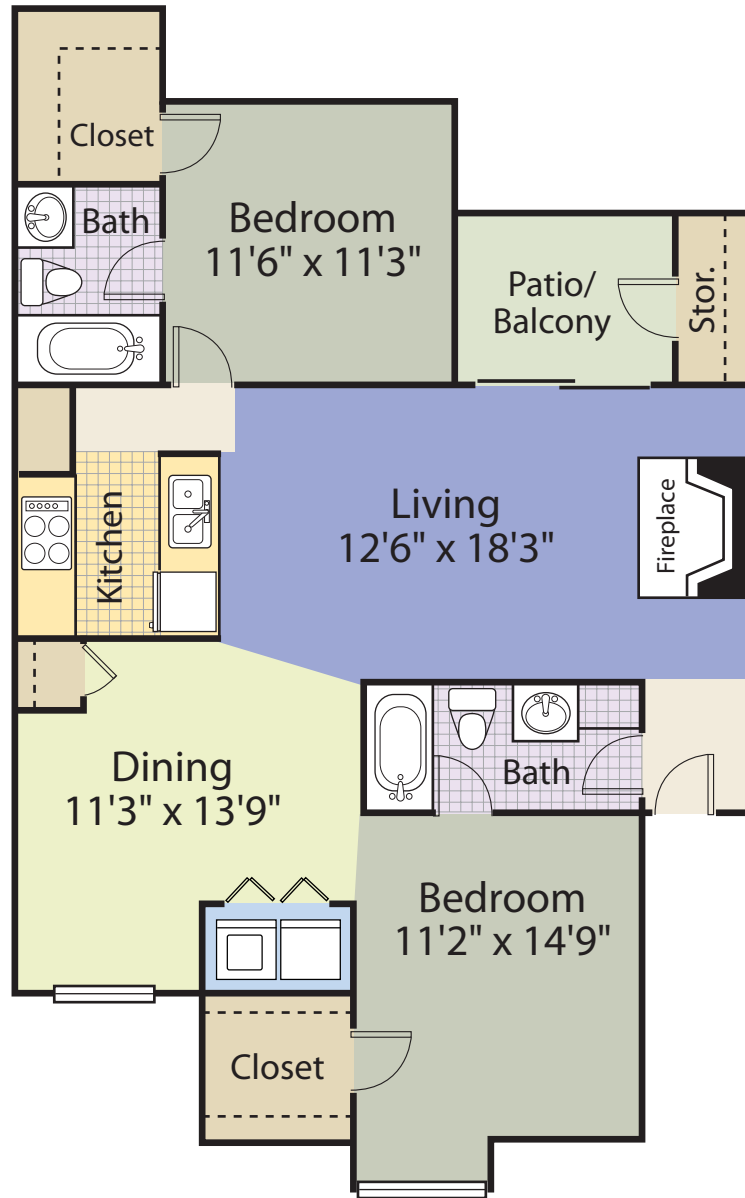

## magnolia

two bedroom | two bathroom | 1105 sq ft

RENT: \_\_\_\_\_ DEPOSIT: \_\_\_\_\_

[www.remingtonongreen.com](http://www.remingtonongreen.com)

2904 calvary drive | raleigh, nc 27604  
ph. 919-872-8807 | fx. 919-872-4487  
[remingtononthegreen@bellpartnersinc.com](mailto:remingtononthegreen@bellpartnersinc.com)