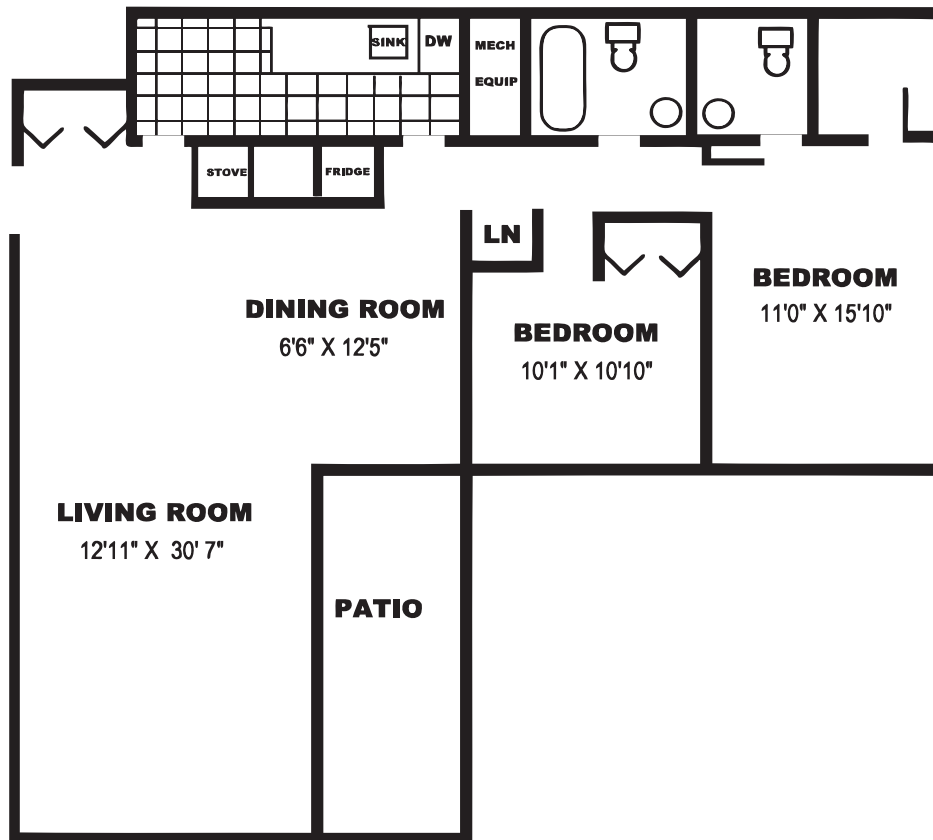

ARBORETUM VILLAGE APARTMENTS

RENT: _____ DEPOSIT: _____

The Magnolia

2 Bed 2 Bath / 1136 Square Feet

Arboretum Villages
2201 Dogwood Drive, Lisle, Illinois 60532
Ph: 630.852.4505 / Fax: 630.852.7642
leasing@arboretumvillages.com
www.arboretumvillages.com