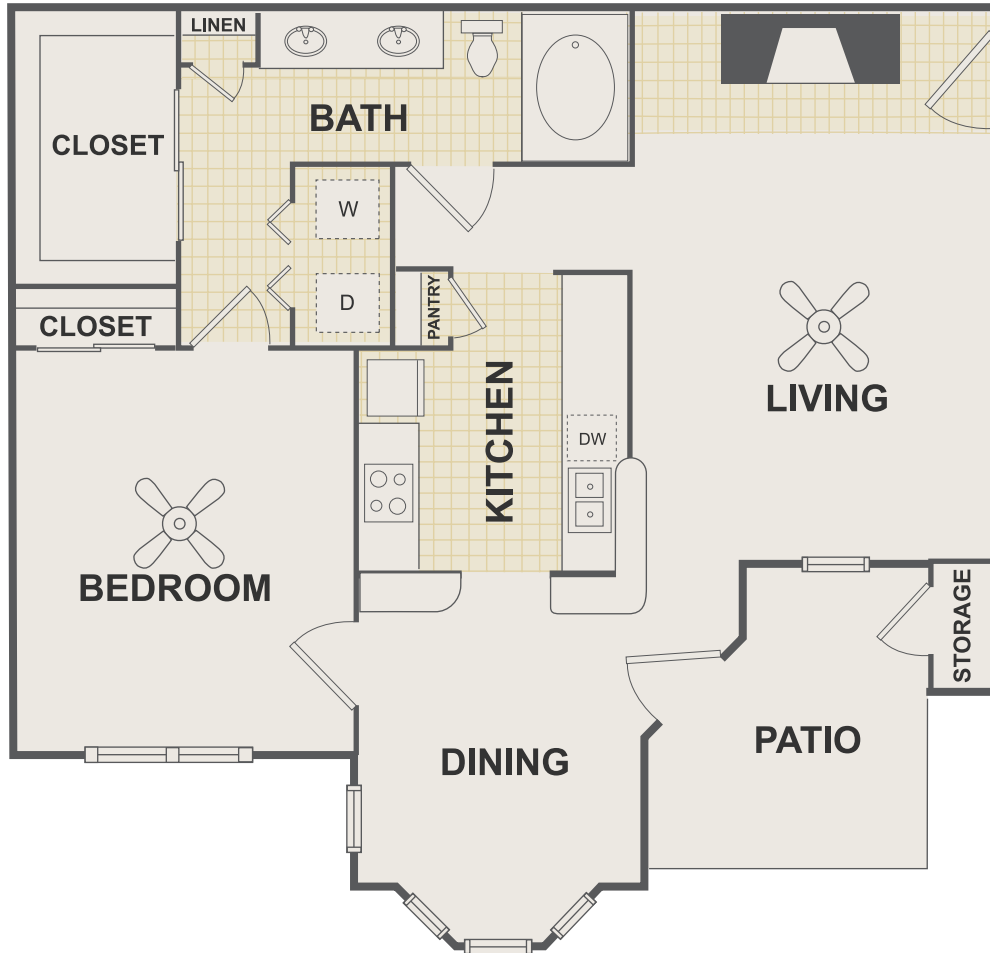

# the|carlyle

Fireplaces in Third Floor Only

## the madison

one bedroom | one bathroom | 815 sq ft

RENT: \_\_\_\_\_ DEPOSIT: \_\_\_\_\_

[www.carlyleapartments.com](http://www.carlyleapartments.com)

5750 east university boulevard | dallas, tx 75206

ph. 214-987-9990 | fx. 214-987-2256