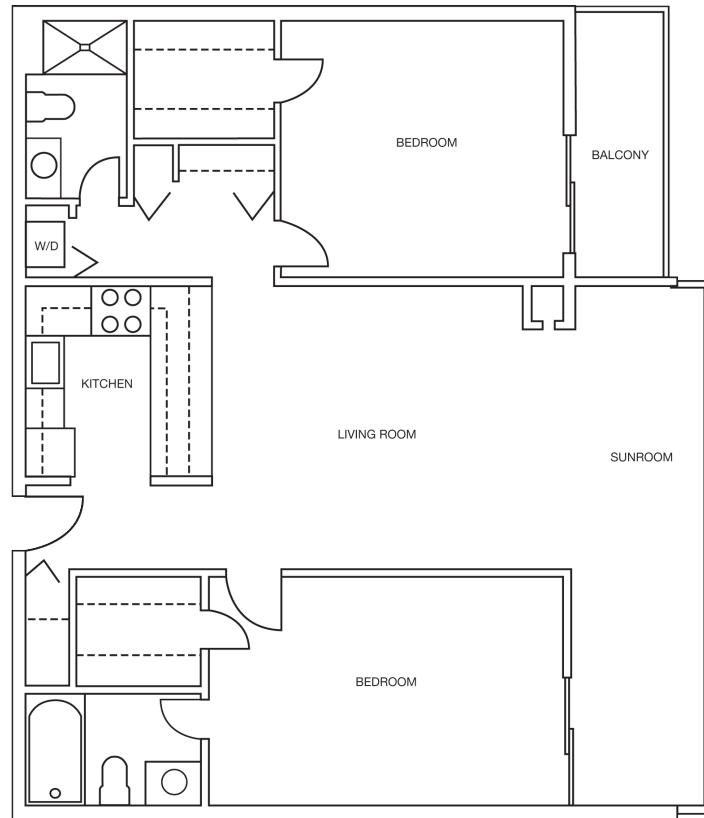

the|bennington

the lenox

two bedroom | two bathroom | 1260 sq ft

RENT: _____ DEPOSIT: _____

www.benningtontowers.com

2460 peachtree rd nw | atlanta, ga 30305

ph. 404-233-5000 | fx. 336-232-1901

benningtontowers@bellpartnersinc.com