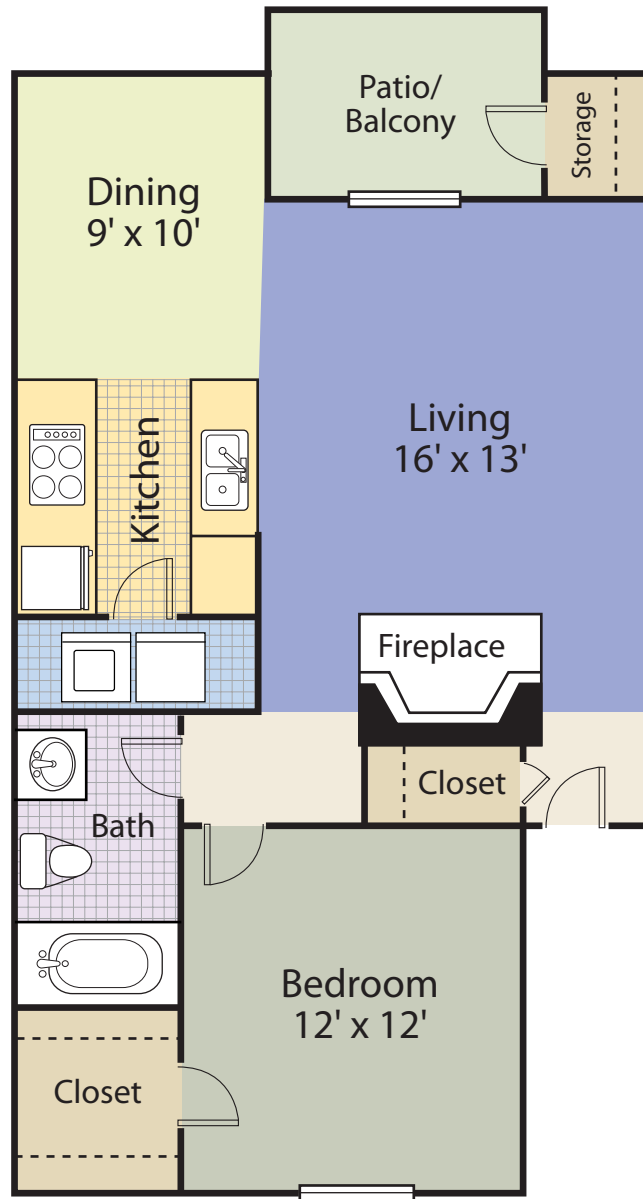

## holly

one bedroom | one bathroom | 750 sq ft

RENT: \_\_\_\_\_ DEPOSIT: \_\_\_\_\_

[www.remingtonongreen.com](http://www.remingtonongreen.com)

2904 calvary drive | raleigh, nc 27604  
ph. 919-872-8807 | fx. 919-872-4487  
[remingtononthegreen@bellpartnersinc.com](mailto:remingtononthegreen@bellpartnersinc.com)