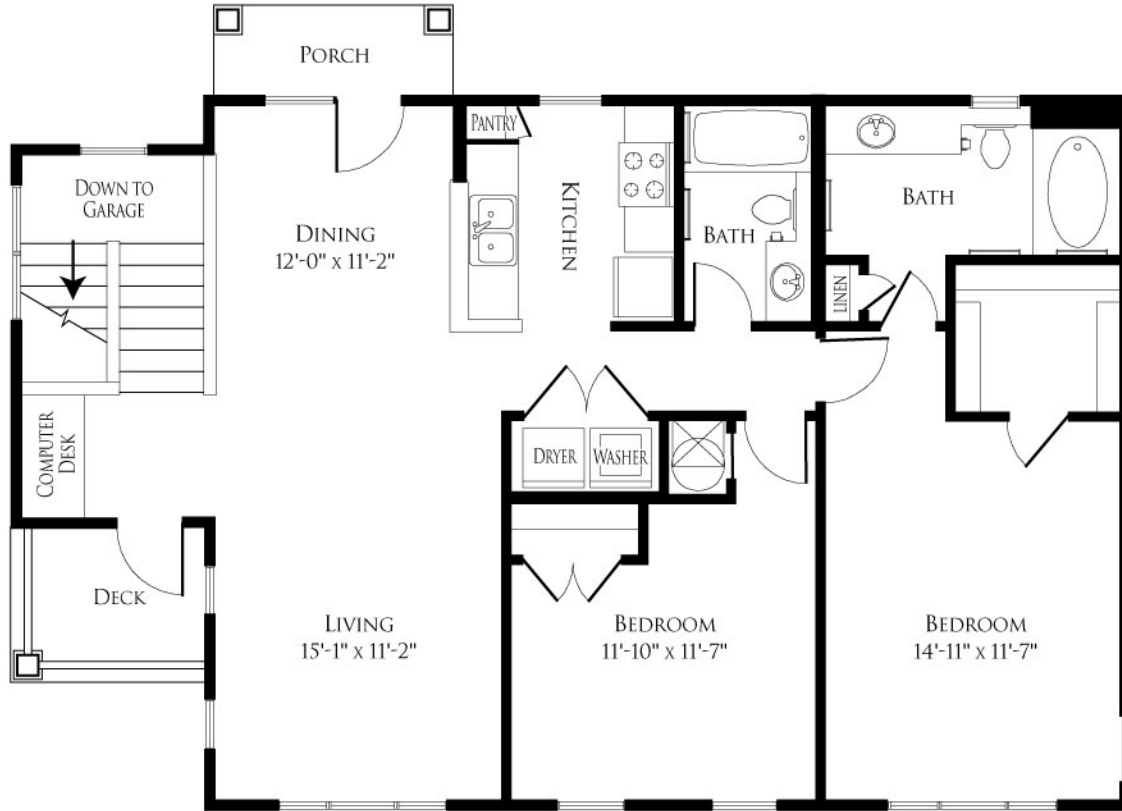

2 BEDROOM/2 BATH WITH GARAGE

1,538 TOTAL SQUARE FEET • 1,246 HEATED SQUARE FEET

SECOND LEVEL

FIRST LEVEL

A • V • E • M • O • R • E

A RIVER ASSET MANAGEMENT AND WOOD PARTNERS RESIDENTIAL COMMUNITY