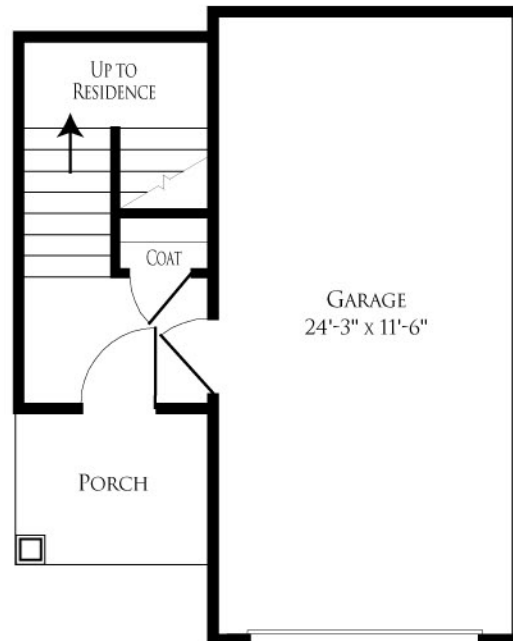

2 BEDROOM/2 BATH WITH GARAGE

1,538 TOTAL SQUARE FEET • 1,246 HEATED SQUARE FEET

SECOND LEVEL

FIRST LEVEL

A • V • E • M • O • R • E

A RIVER ASSET MANAGEMENT AND WOOD PARTNERS RESIDENTIAL COMMUNITY