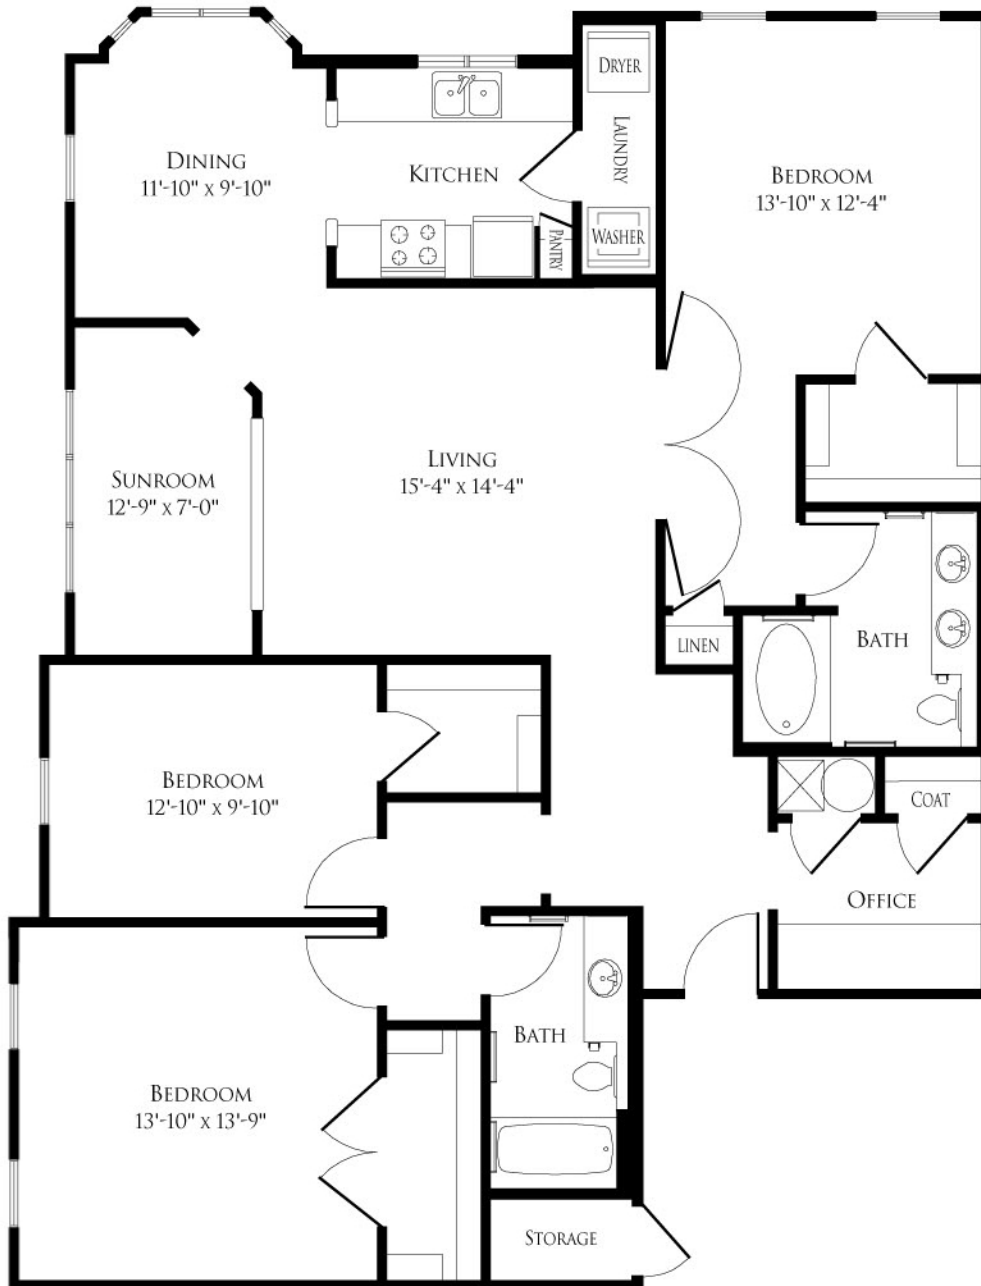

3 BEDROOM/2 BATH WITH OFFICE

1,678 TOTAL SQUARE FEET • 1,655 HEATED SQUARE FEET

A • V • E • M • O • R • E

A RIVER ASSET MANAGEMENT AND WOOD PARTNERS RESIDENTIAL COMMUNITY