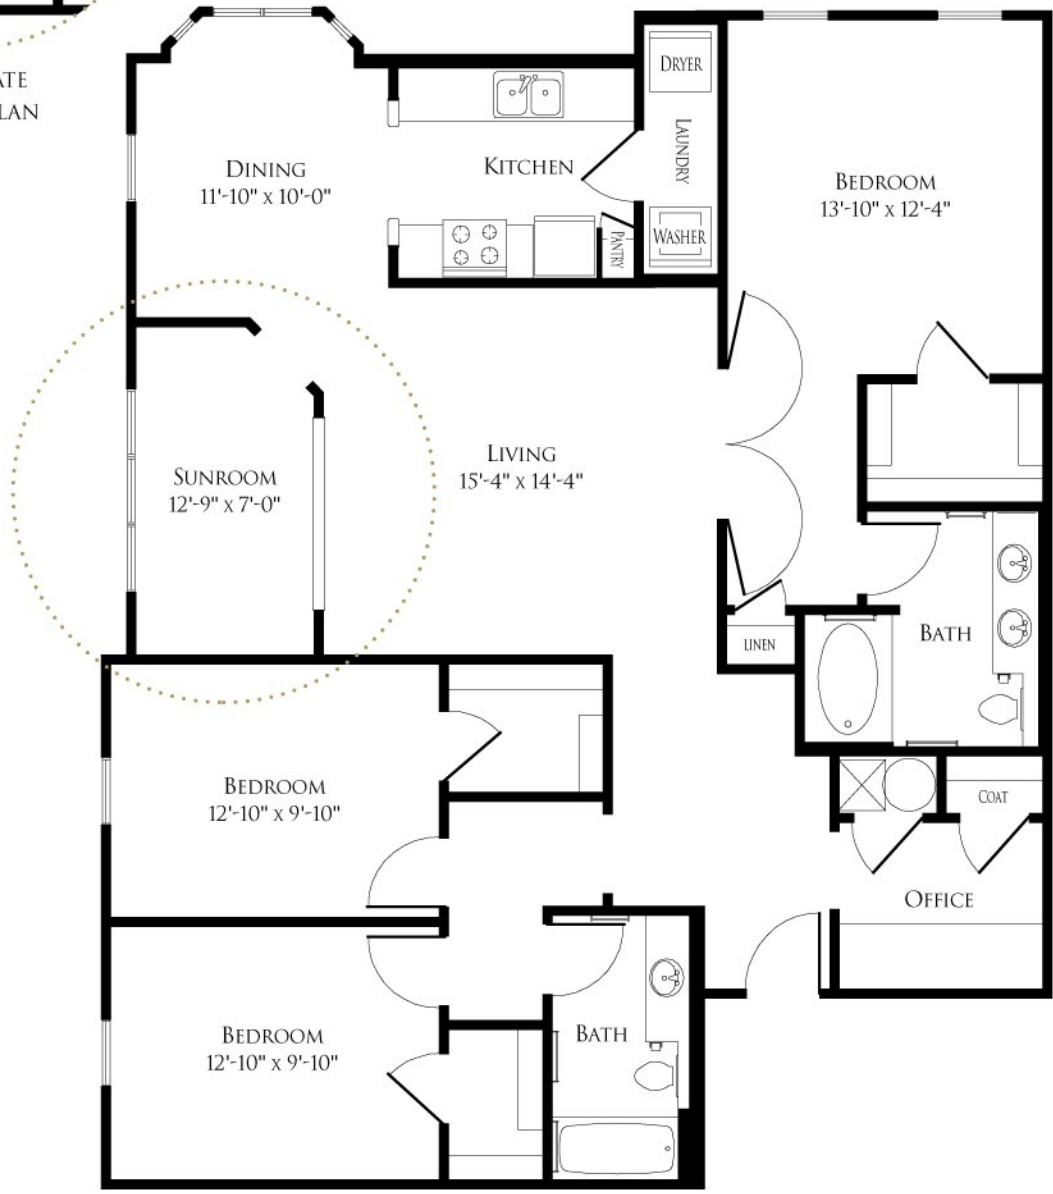

# 3 BEDROOM/2 BATH WITH OFFICE

1,582 TOTAL SQUARE FEET • 1,479 HEATED SQUARE FEET WITHOUT SUNROOM

A • V • E • M • O • R • E

A RIVER ASSET MANAGEMENT AND WOOD PARTNERS RESIDENTIAL COMMUNITY