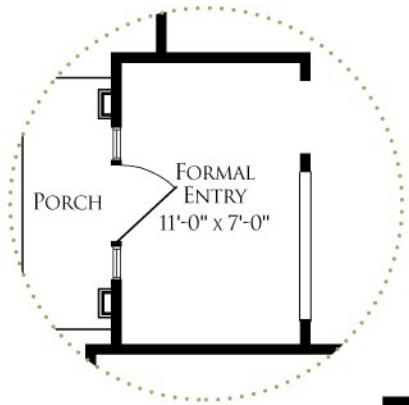

2 BEDROOM/2 BATH

1,304 TOTAL SQUARE FEET

ALTERNATE FLOOR PLAN

A • V • E • M • O • R • E

A RIVER ASSET MANAGEMENT AND WOOD PARTNERS RESIDENTIAL COMMUNITY