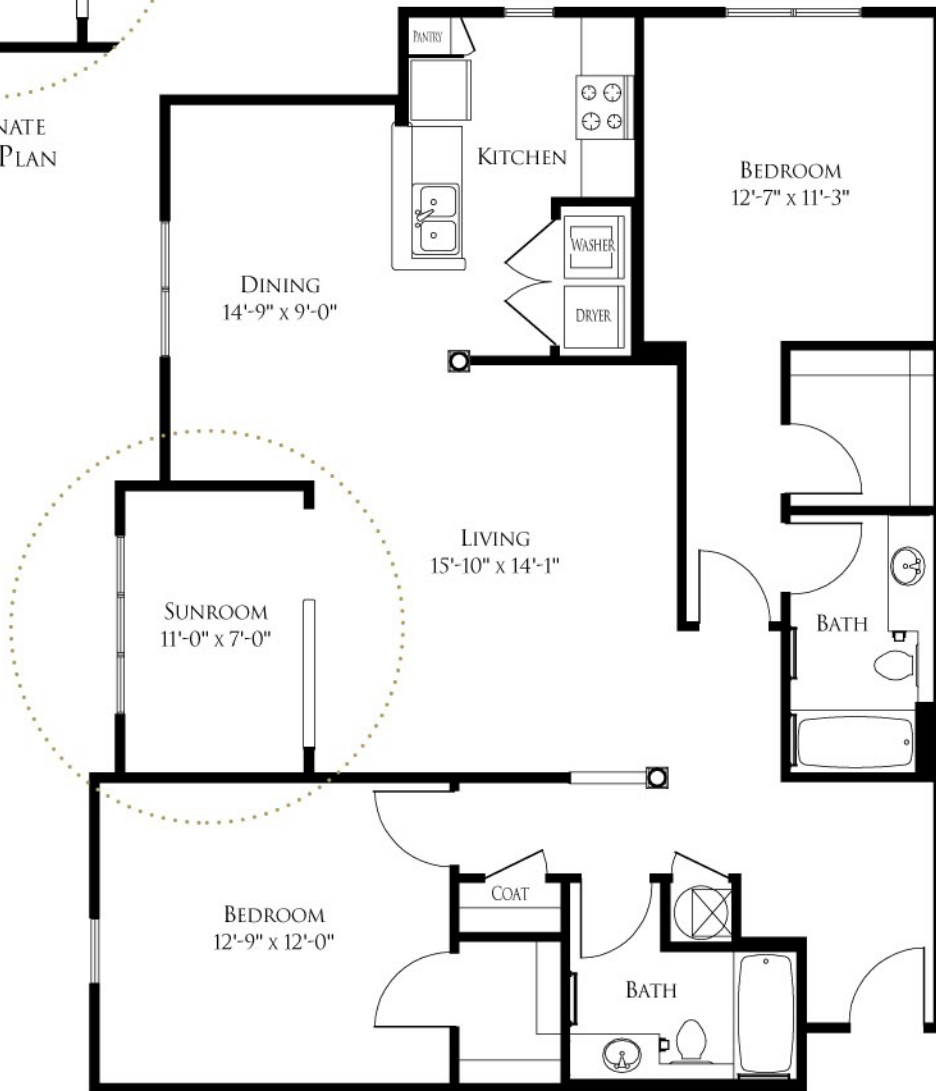

2 BEDROOM/2 BATH

1,304 TOTAL SQUARE FEET

ALTERNATE FLOOR PLAN

A • V • E • M • O • R • E

A RIVER ASSET MANAGEMENT AND WOOD PARTNERS RESIDENTIAL COMMUNITY