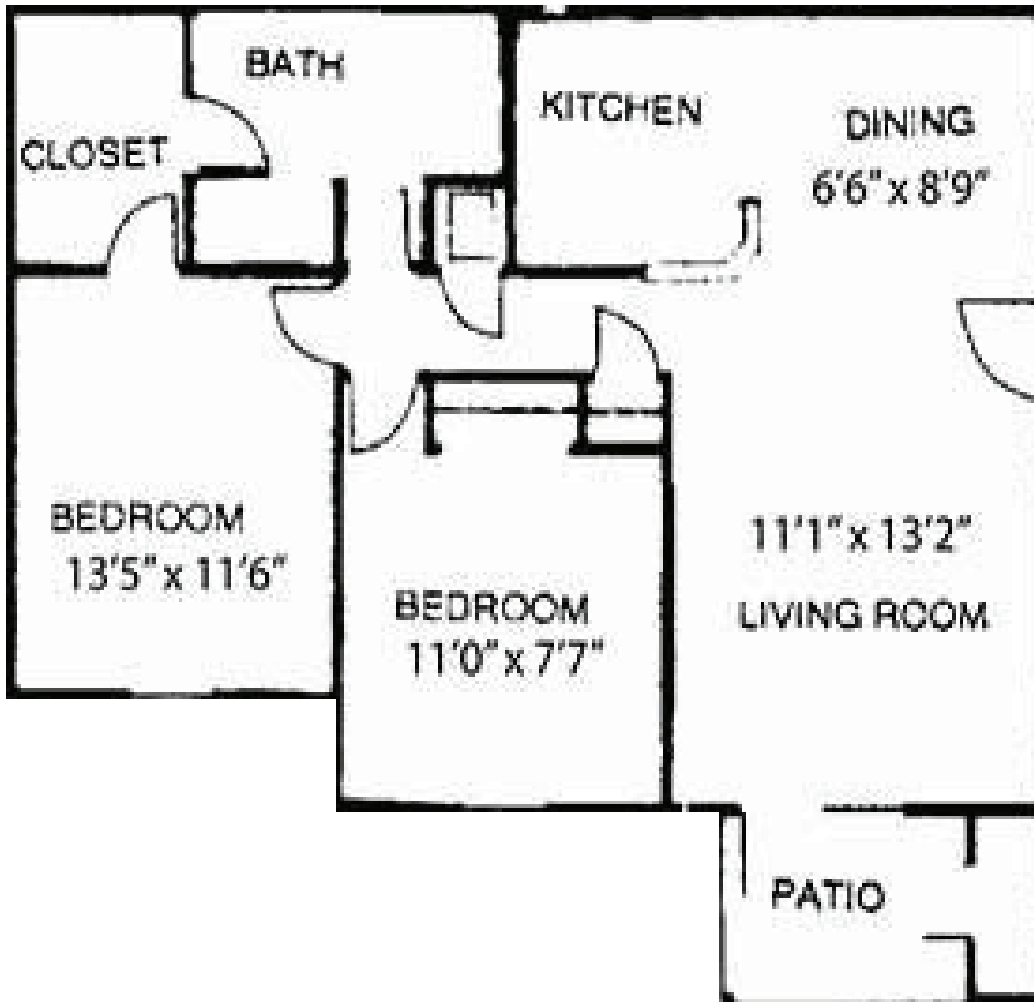

home|ridge

dogwood

two bedroom | one bathroom | 885 sq ft

RENT: _____ DEPOSIT: _____

www.homeridgeapts.com

2281 midway road | douglasville, ga 30135

ph. 770-949-7455 | fx. 770-489-9554

homeridge@bellpartnersinc.com