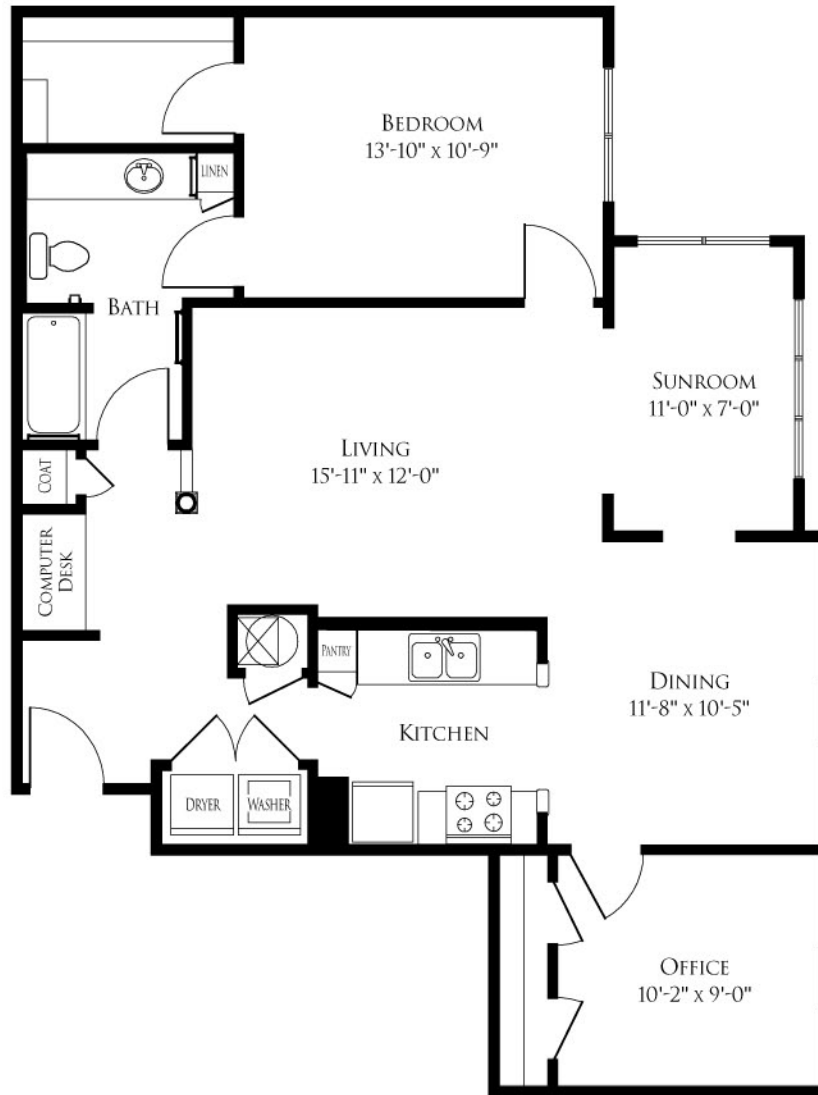

1 BEDROOM/1 BATH WITH OFFICE

1,061 TOTAL SQUARE FEET

A • V • E • M • O • R • E

A RIVER ASSET MANAGEMENT AND WOOD PARTNERS RESIDENTIAL COMMUNITY