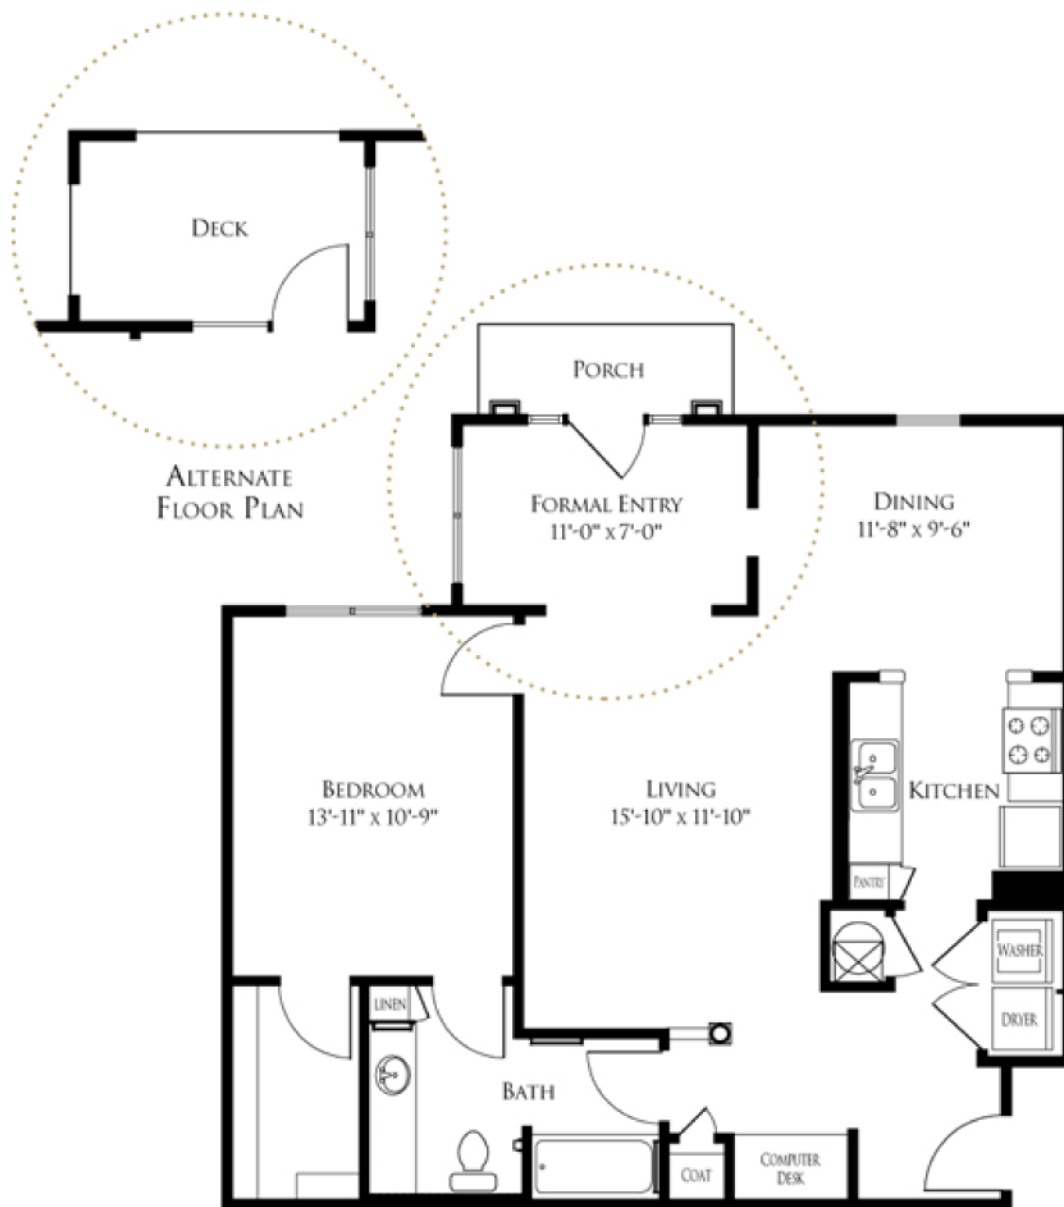

1 BEDROOM/1 BATH

935 TOTAL SQUARE FEET • 832 HEATED SQUARE FEET WITHOUT FORMAL ENTRY

A • V • E • M • O • R • E

A RIVER ASSET MANAGEMENT AND WOOD PARTNERS RESIDENTIAL COMMUNITY