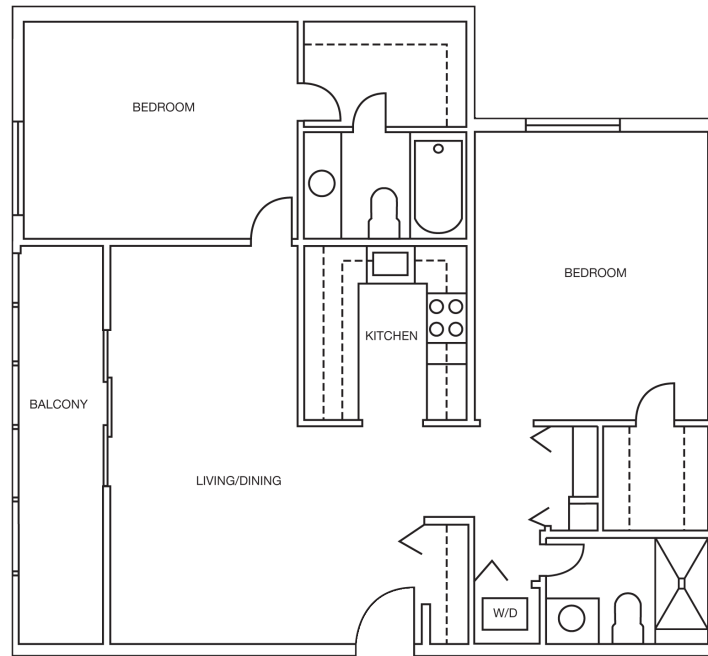

the|bennington

the buckhead

two bedroom | two bathroom | 1100 sq ft

RENT: _____ DEPOSIT: _____

www.benningtontowers.com

2460 peachtree rd nw | atlanta, ga 30305

ph. 404-233-5000 | fx. 336-232-1901

benningtontowers@bellpartnersinc.com