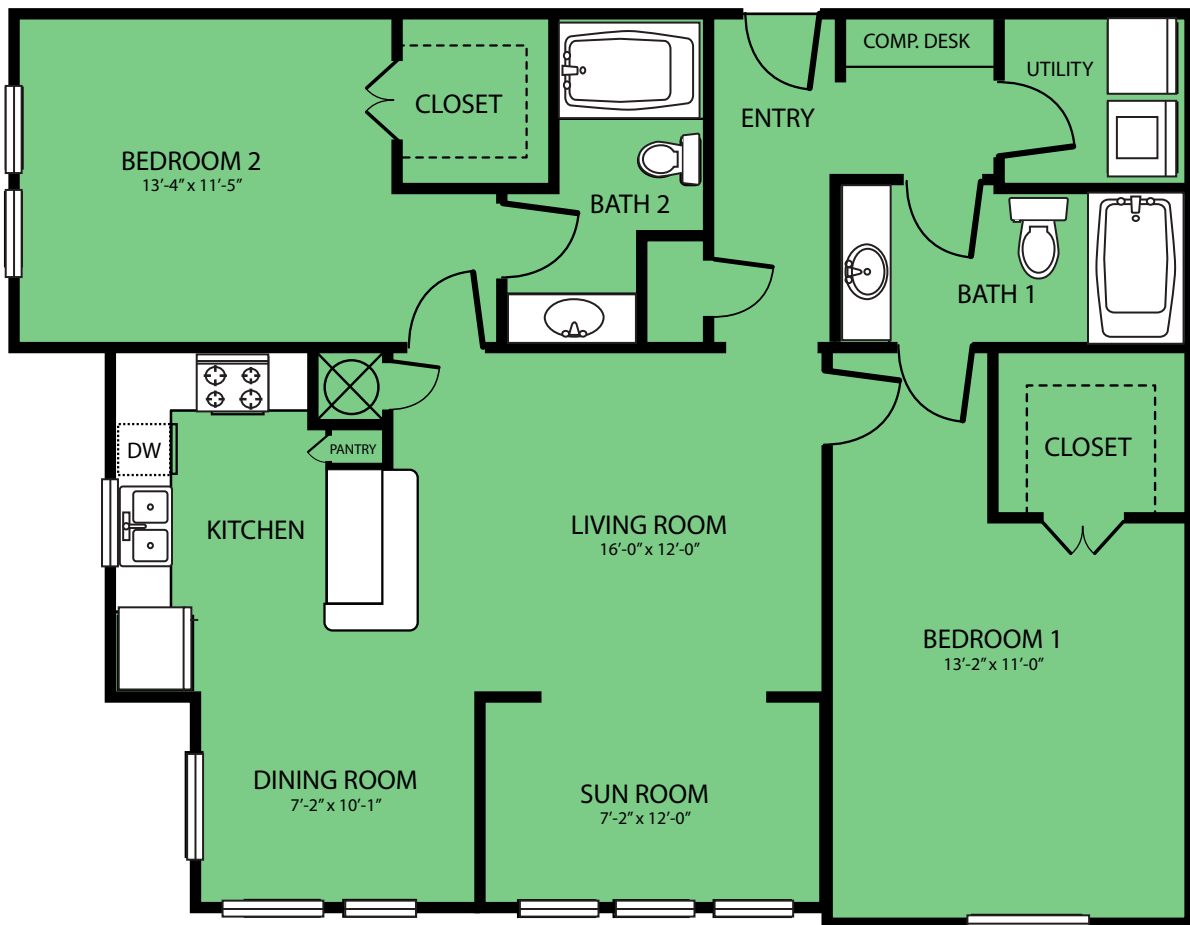

INGLESIDE PLANTATION

APARTMENTS

Broad

Two Bedroom
Two Bath

1,256 square feet

\$ _____

All square footages are approximate.