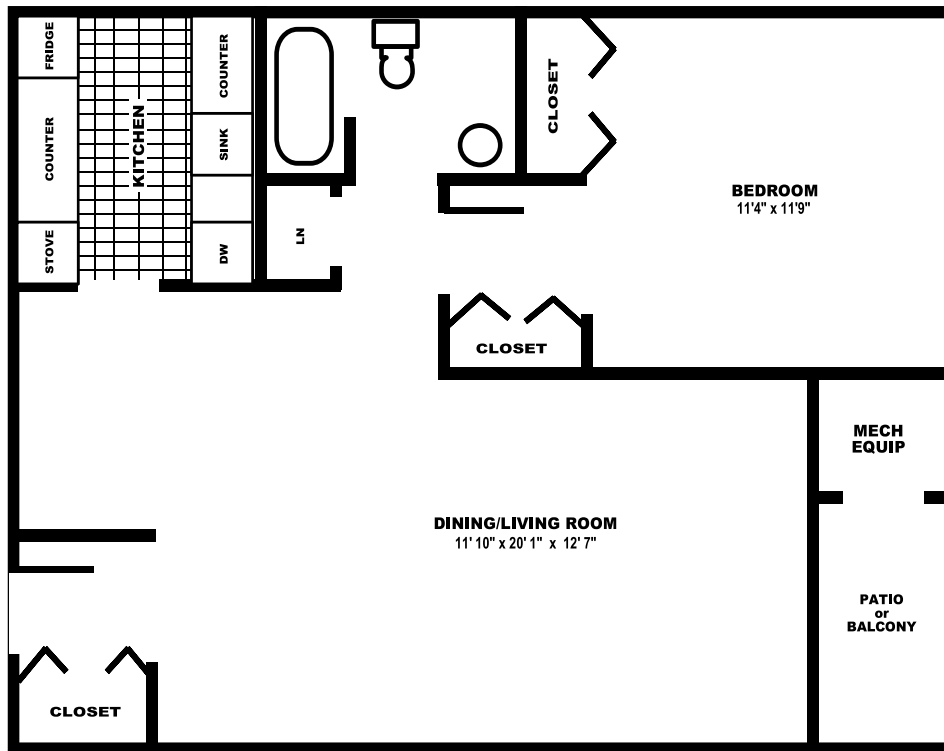

ARBORETUM VILLAGE APARTMENTS

RENT: _____ DEPOSIT: _____

The Elm

1 Bed 1 Bath / 725 Square Feet

Arboretum Villages
2201 Dogwood Drive, Lisle, Illinois 60532
Ph: 630.852.4505 / Fax: 630.852.7642
leasing@arboretumvillages.com
www.arboretumvillages.com