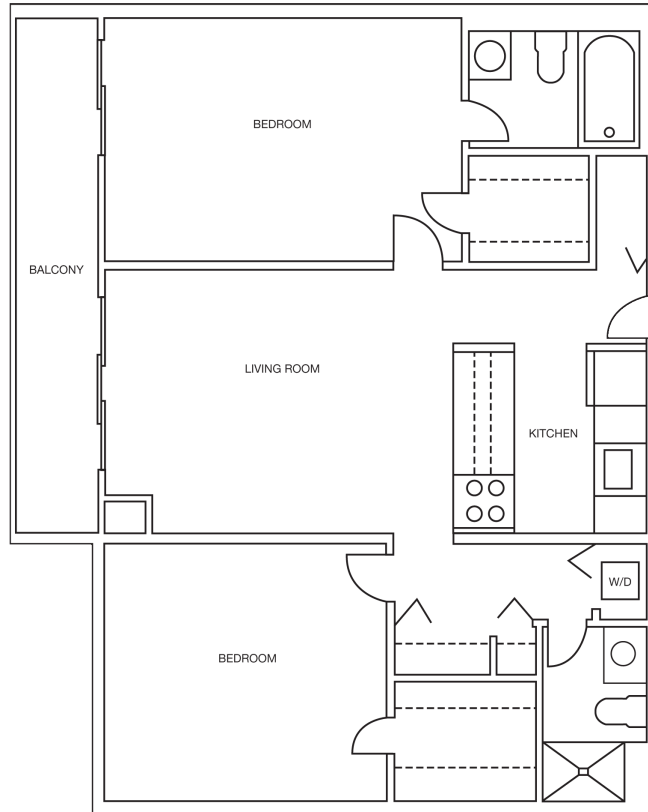

the|bennington

the bennington
two bedroom | two bathroom | 1100 sq ft

RENT: _____ DEPOSIT: _____

www.benningtontowers.com
2460 peachtree rd nw | atlanta, ga 30305
ph. 404-233-5000 | fx. 336-232-1901
benningtontowers@bellpartnersinc.com