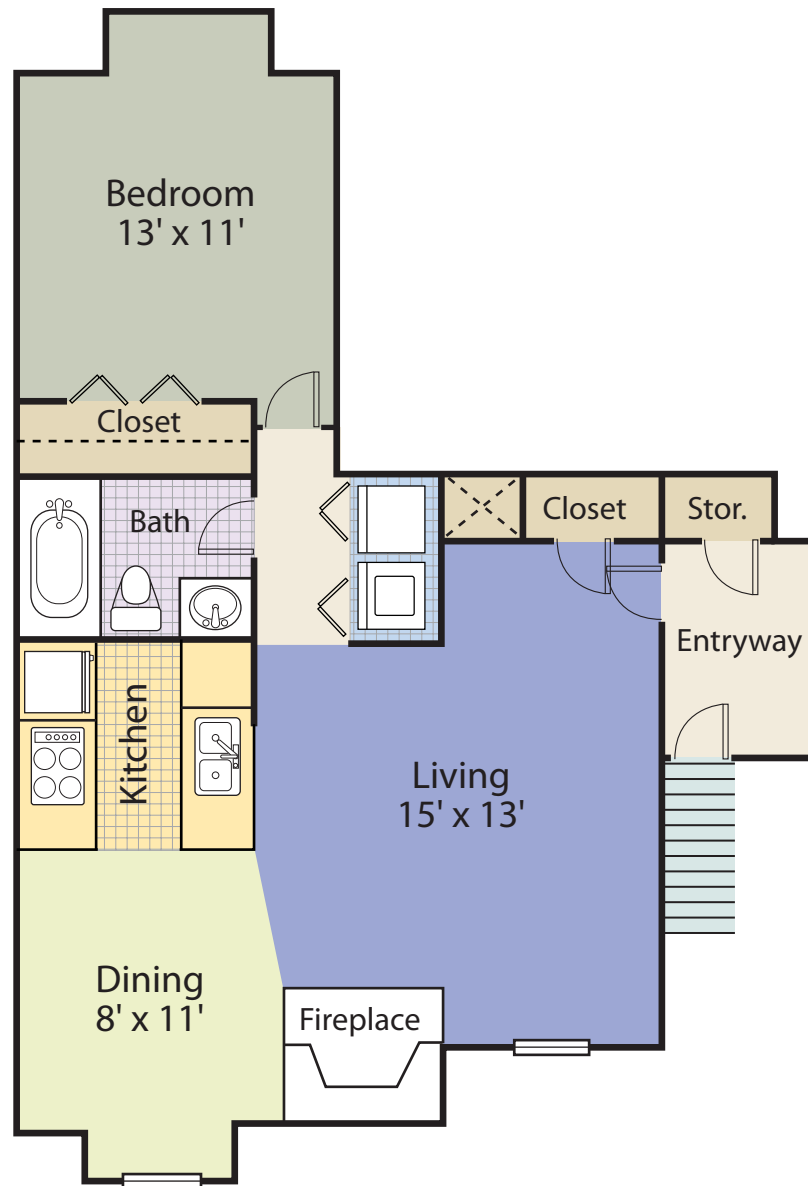

## azalea

one bedroom | one bathroom | 721 sq ft

RENT: \_\_\_\_\_ DEPOSIT: \_\_\_\_\_

[www.remingtongreen.com](http://www.remingtongreen.com)

2904 calvary drive | raleigh, nc 27604  
ph. 919-872-8807 | fx. 919-872-4487  
[remingtononthegreen@bellpartnersinc.com](mailto:remingtononthegreen@bellpartnersinc.com)