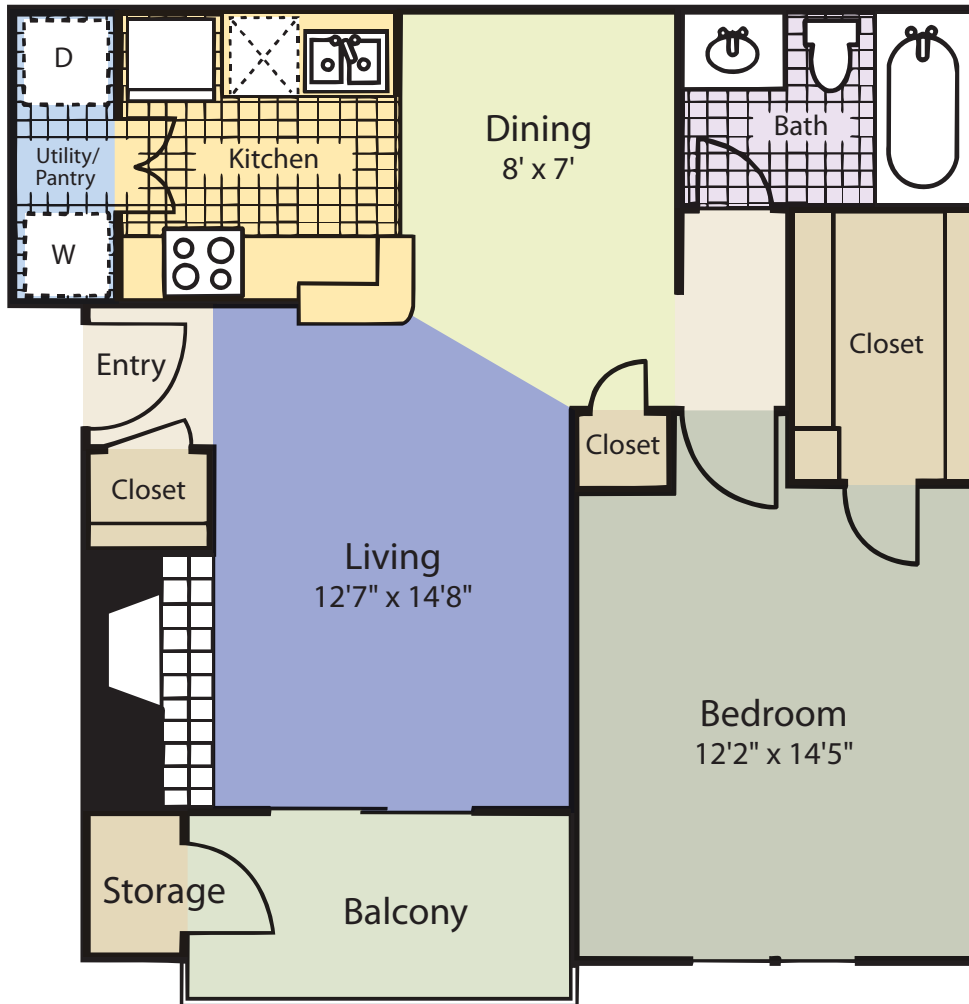

turtle|creek

apricot

two bedroom | two | 950 sq ft

RENT: _____ DEPOSIT: _____

www.turtlecreekapartments.net

601 napa valley road | little rock, ak 72211

ph. 501-225-1812 | fx. 501-227-8626

turtlecreek@bellpartnersinc.com