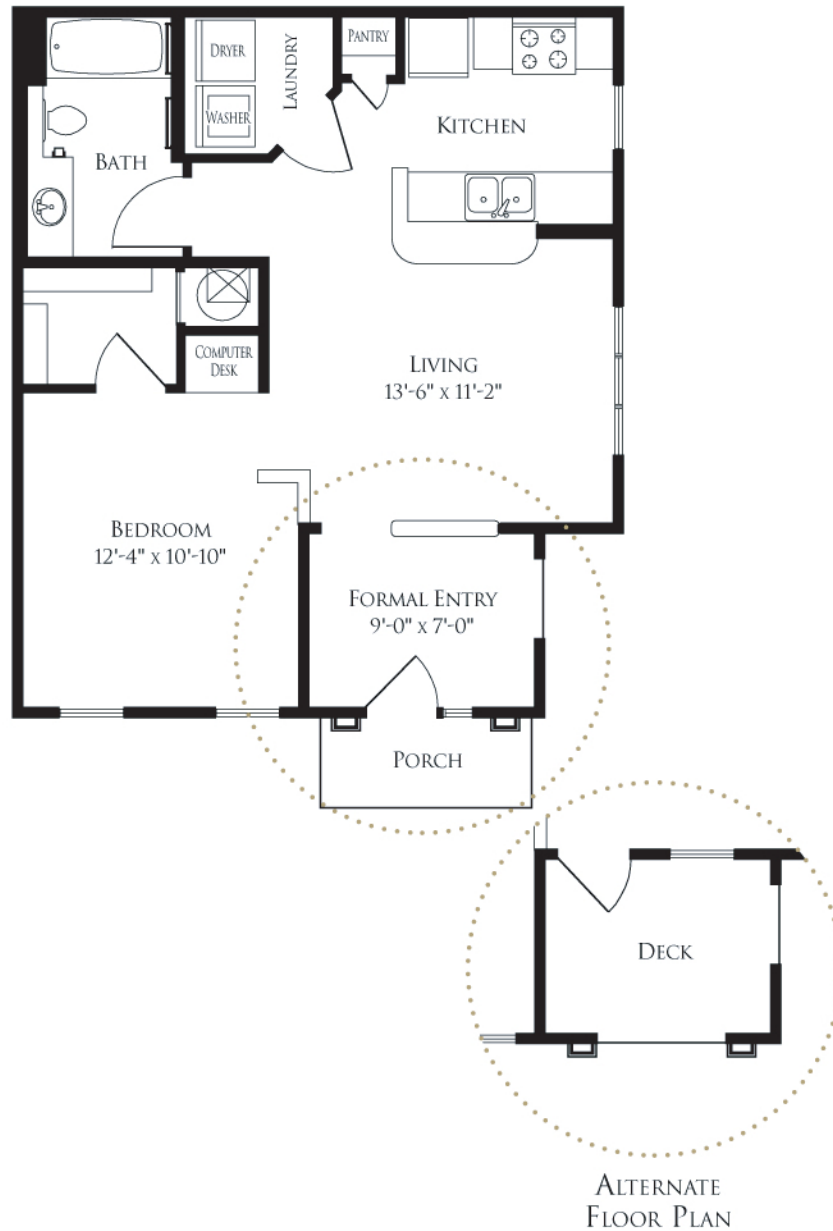

# 1 BEDROOM/1 BATH

649 TOTAL SQUARE FEET • 581 HEATED SQUARE FEET WITHOUT FORMAL ENTRY

A • V • E • M • O • R • E

A RIVER ASSET MANAGEMENT AND WOOD PARTNERS RESIDENTIAL COMMUNITY