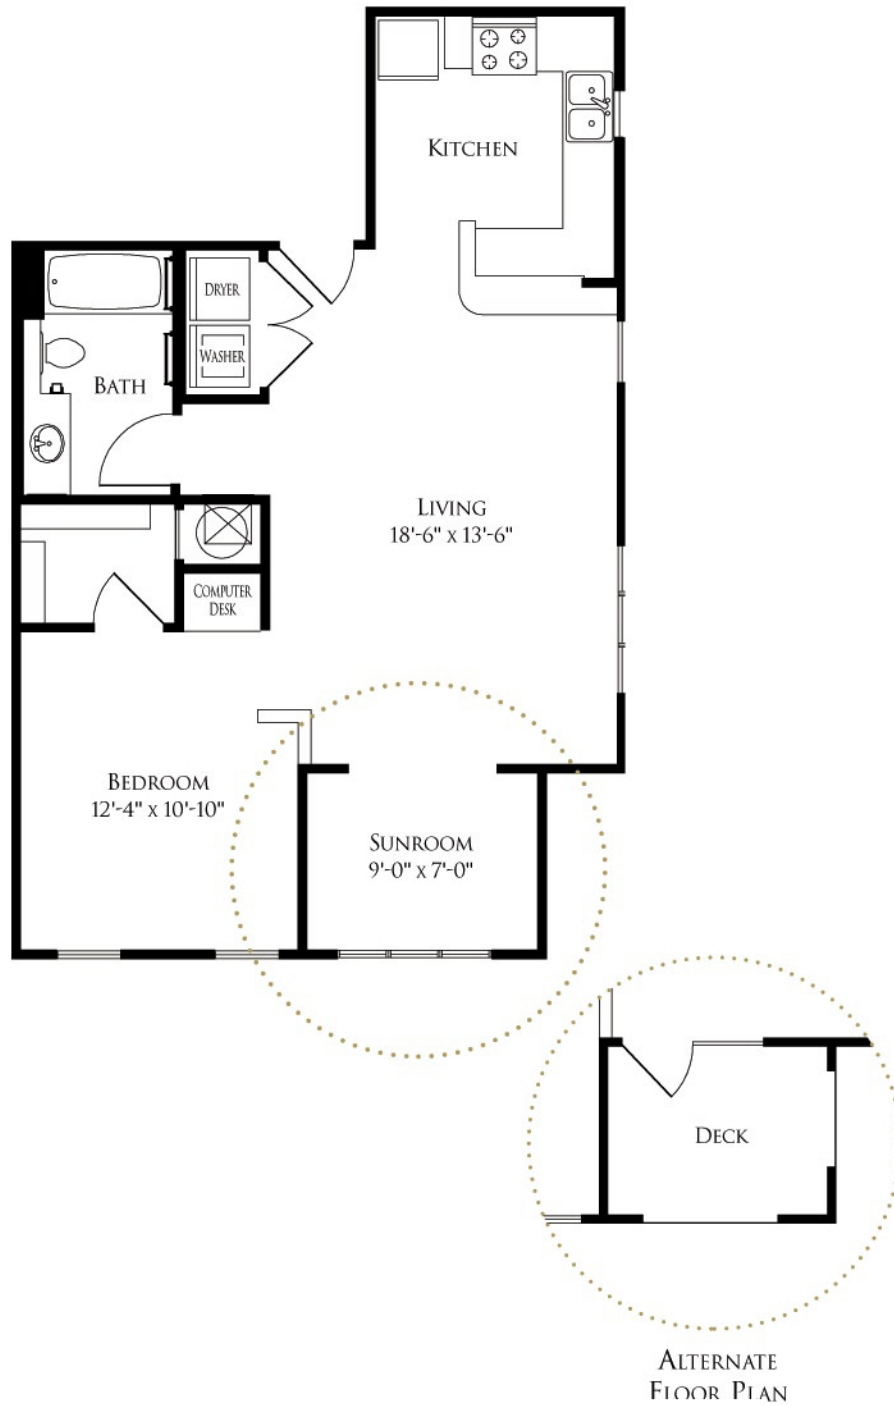

1 BEDROOM/1 BATH

749 TOTAL SQUARE FEET • 681 HEATED SQUARE FEET WITHOUT SUNROOM

A • V • E • M • O • R • E

A RIVER ASSET MANAGEMENT AND WOOD PARTNERS RESIDENTIAL COMMUNITY