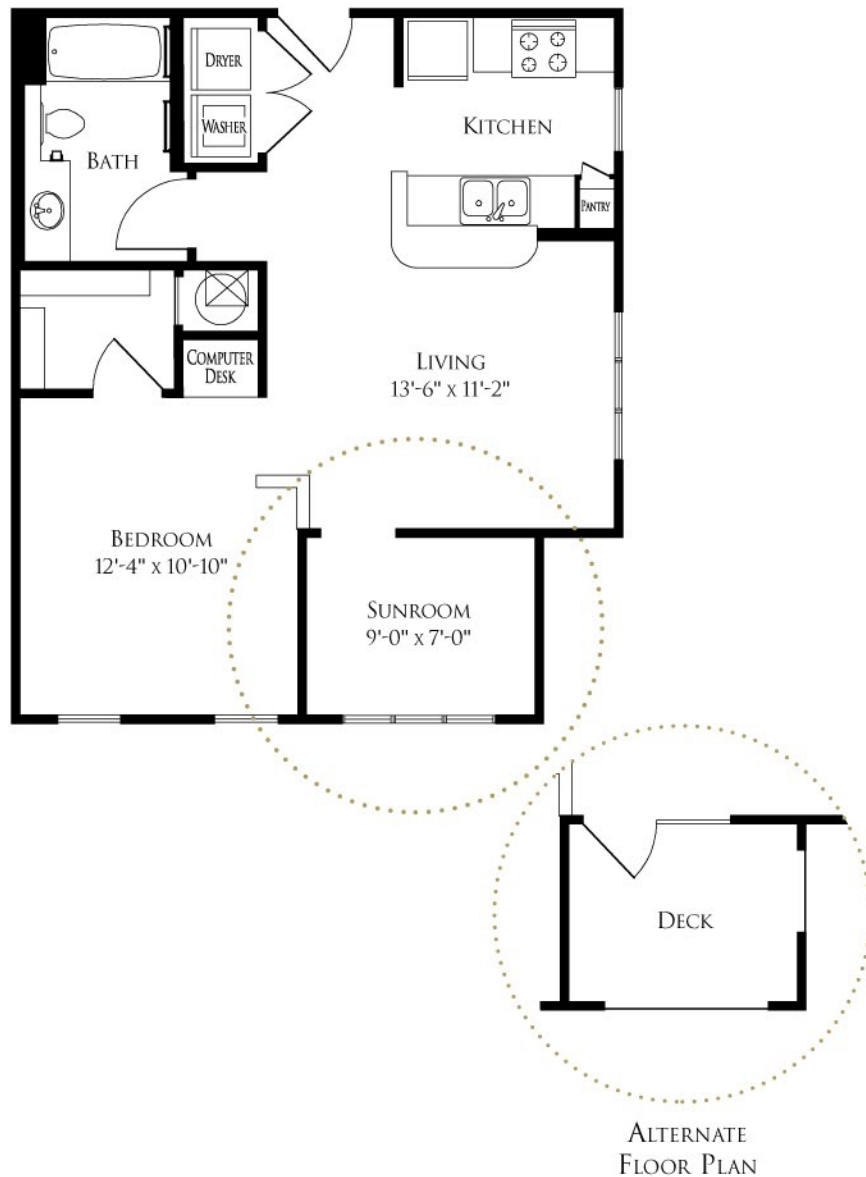

1 BEDROOM/1 BATH

649 TOTAL SQUARE FEET • 581 HEATED SQUARE FEET WITHOUT SUNROOM

A • V • E • M • O • R • E

A RIVER ASSET MANAGEMENT AND WOOD PARTNERS RESIDENTIAL COMMUNITY