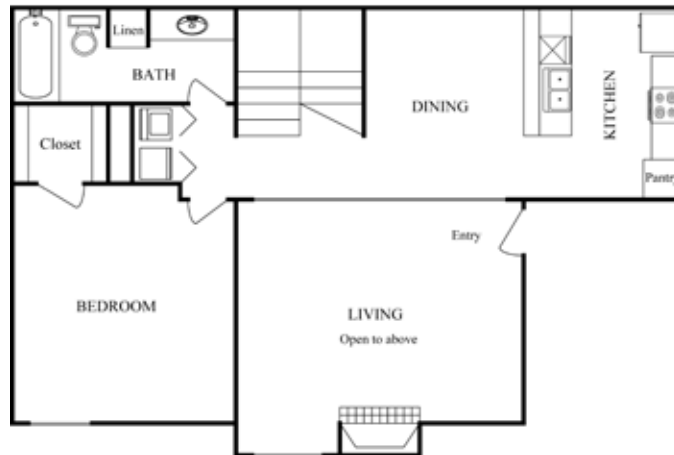

R
LaURel
RiDGe
APARTMENT HOMES

Willow

two bedroom | two bathroom | 1,240 sq ft

RENT: _____ DEPOSIT: _____