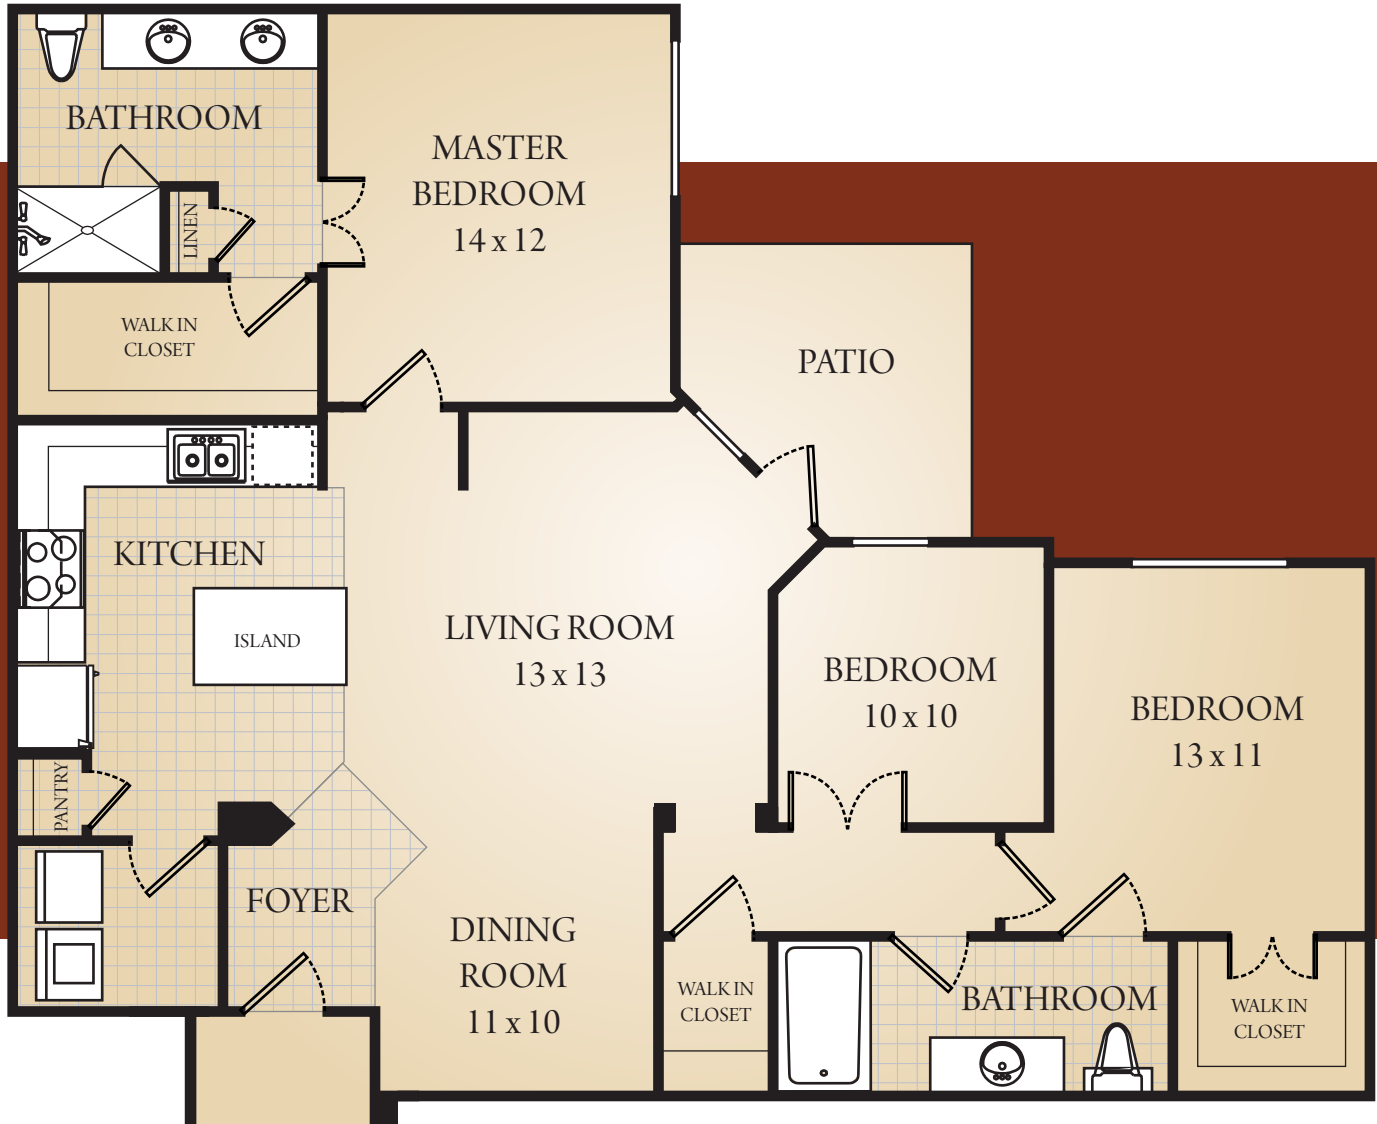

WATERCREST
AT BRYAN
ACTIVE ADULT LIVING

THE TRAVIS
1340 SQ.FT.
3 BED / 2 BATH

RENT: _____

DEPOSIT: _____