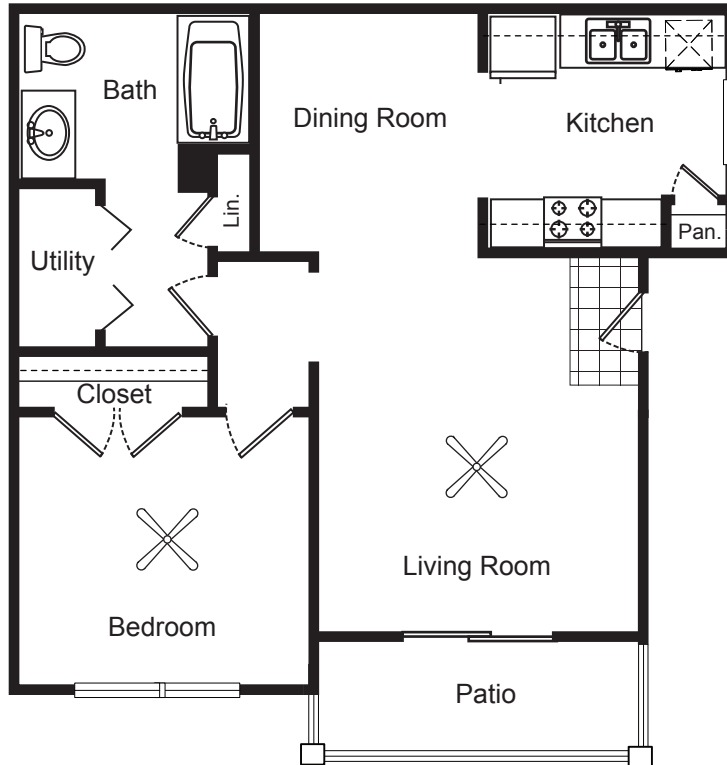

## The Athens

1 Bed, 1 Bath / 684 sq. ft.

RENT: \_\_\_\_\_ DEPOSIT: \_\_\_\_\_

\_\_\_\_\_  
\_\_\_\_\_