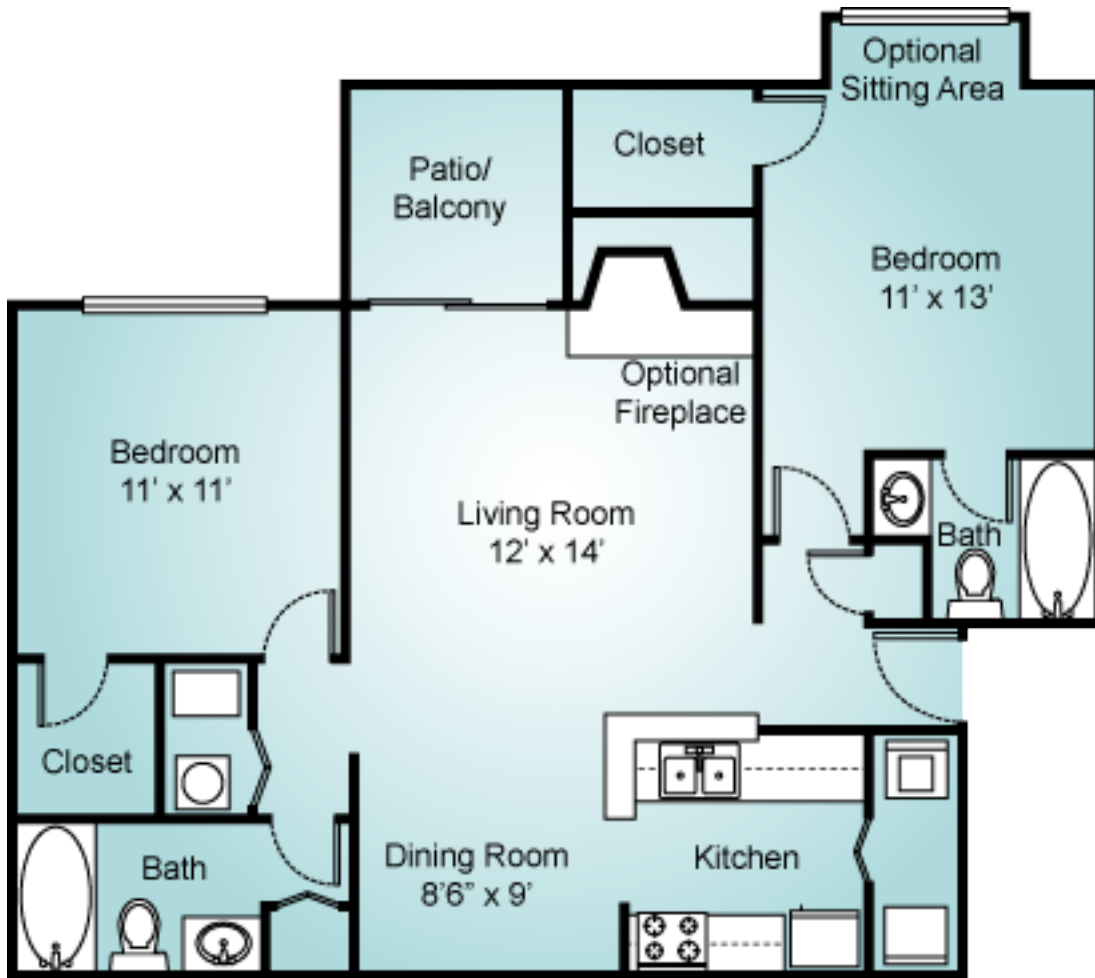

aspen|station

the tahoe

two bedroom | two bathroom | 852 sq. ft.

RENT: _____ DEPOSIT: _____

www.aspenstation.com

1500 forest run drive | richmond, va 23228

ph. 866-301-3563 | fx. 804-262-8975

aspenstation@bellpartnersinc.com