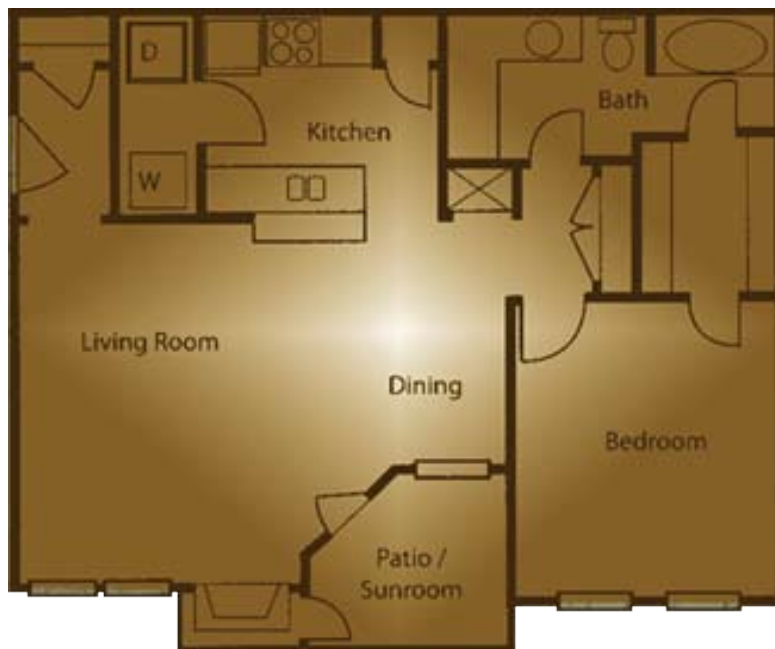

Renaissance Village AT BRIAR FOREST

THE SEVILLE
778-843 SQ.FT.
1 BED / 1 BATH

RENT: _____ DEPOSIT: _____