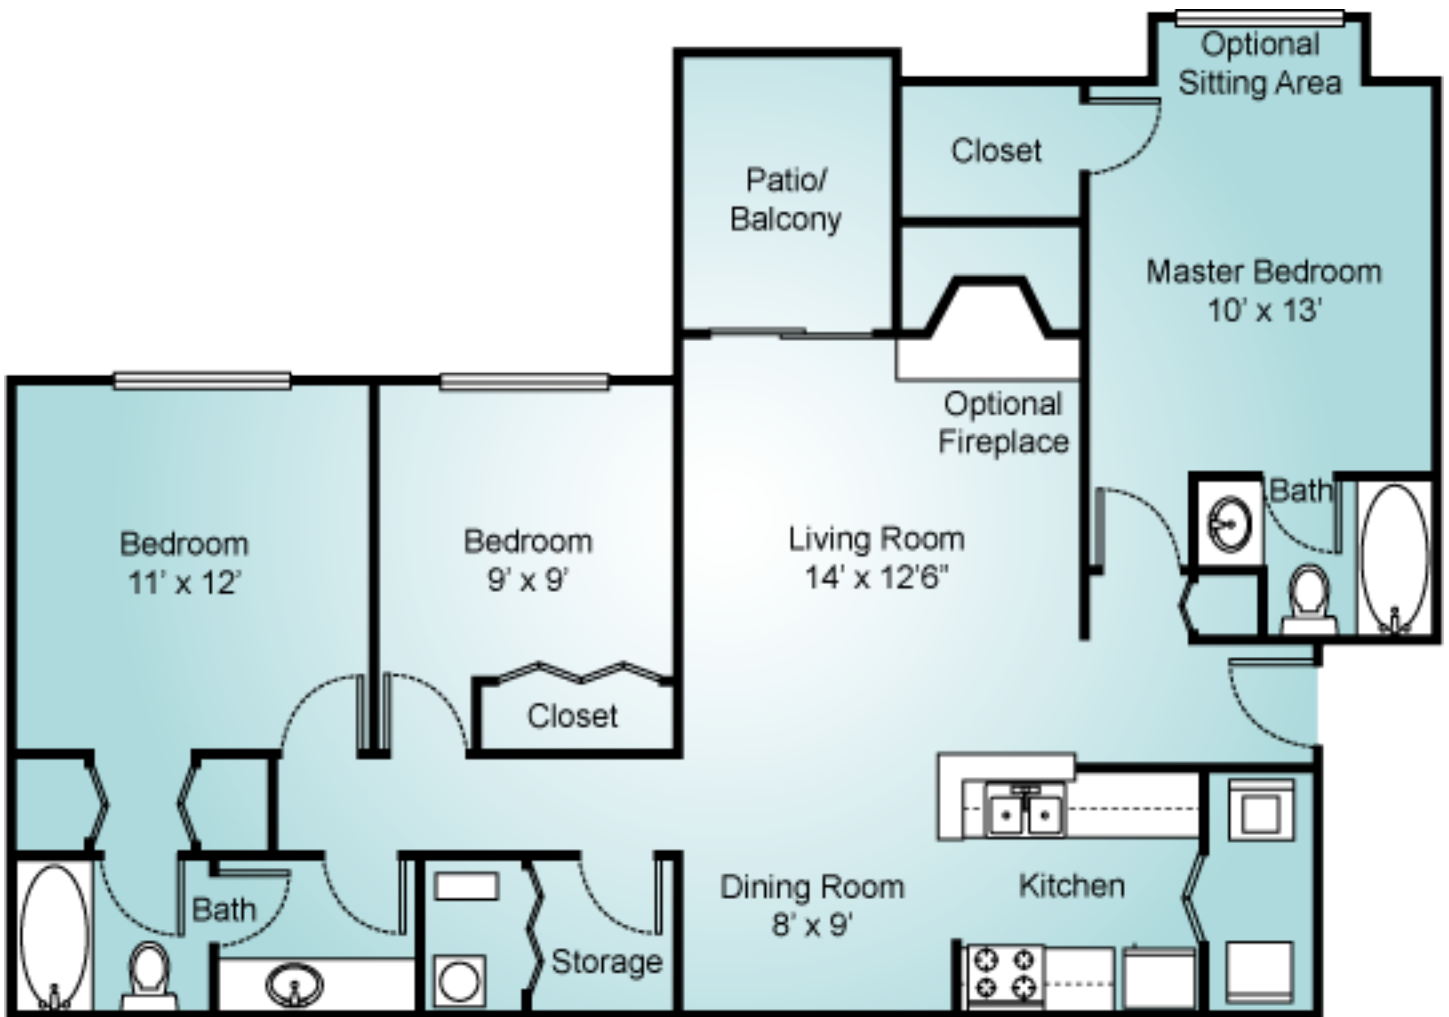

aspen|station

the breckenridge

three bedroom | two bathroom | 1056 sq. ft.

RENT: _____ DEPOSIT: _____

www.aspenstation.com

1500 forest run drive | richmond, va 23228

ph. 866-301-3563 | fx. 804-262-8975

aspenstation@bellpartnersinc.com