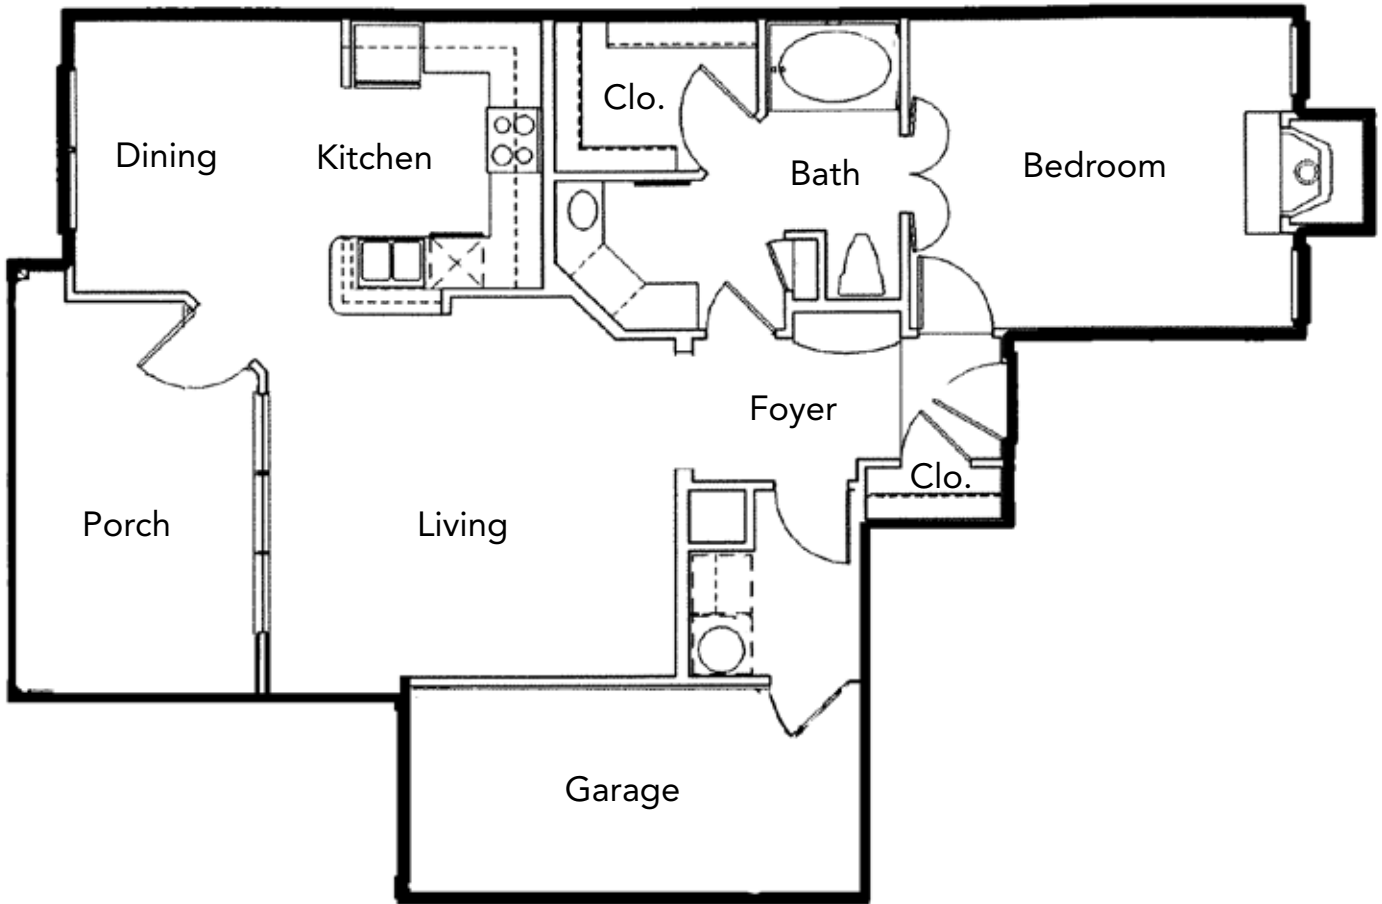

The Woods of
Cherry Creek
APARTMENT HOMES

The River Birch
940 sq.ft.
One Bedroom, One Bath

RENT: _____ DEPOSIT: _____

12321 Metcalf Ave
Overland Park, KS 62213
Phone: (913) 491-3030
Fax: (913) 491-4710
www.thewoodsofcherrycreek.com