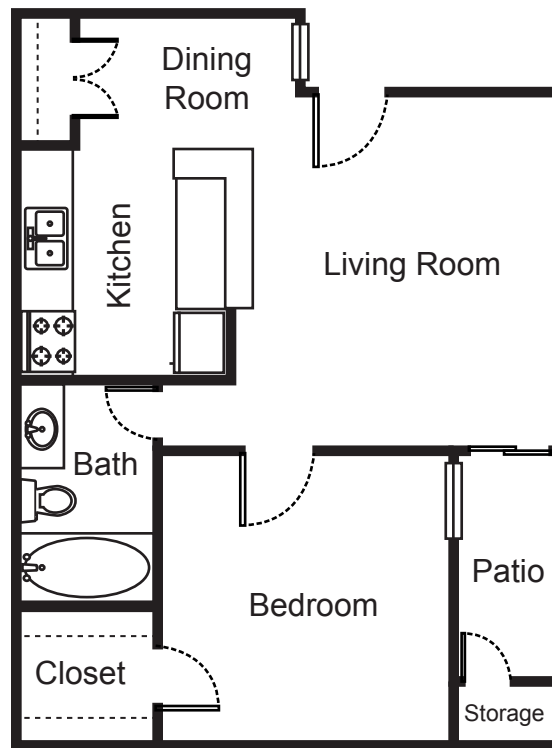

The Arbors Apartments

Phase I - A1
550 SQ.FT.
1 BED / 1 BATH

RENT: _____ DEPOSIT: _____