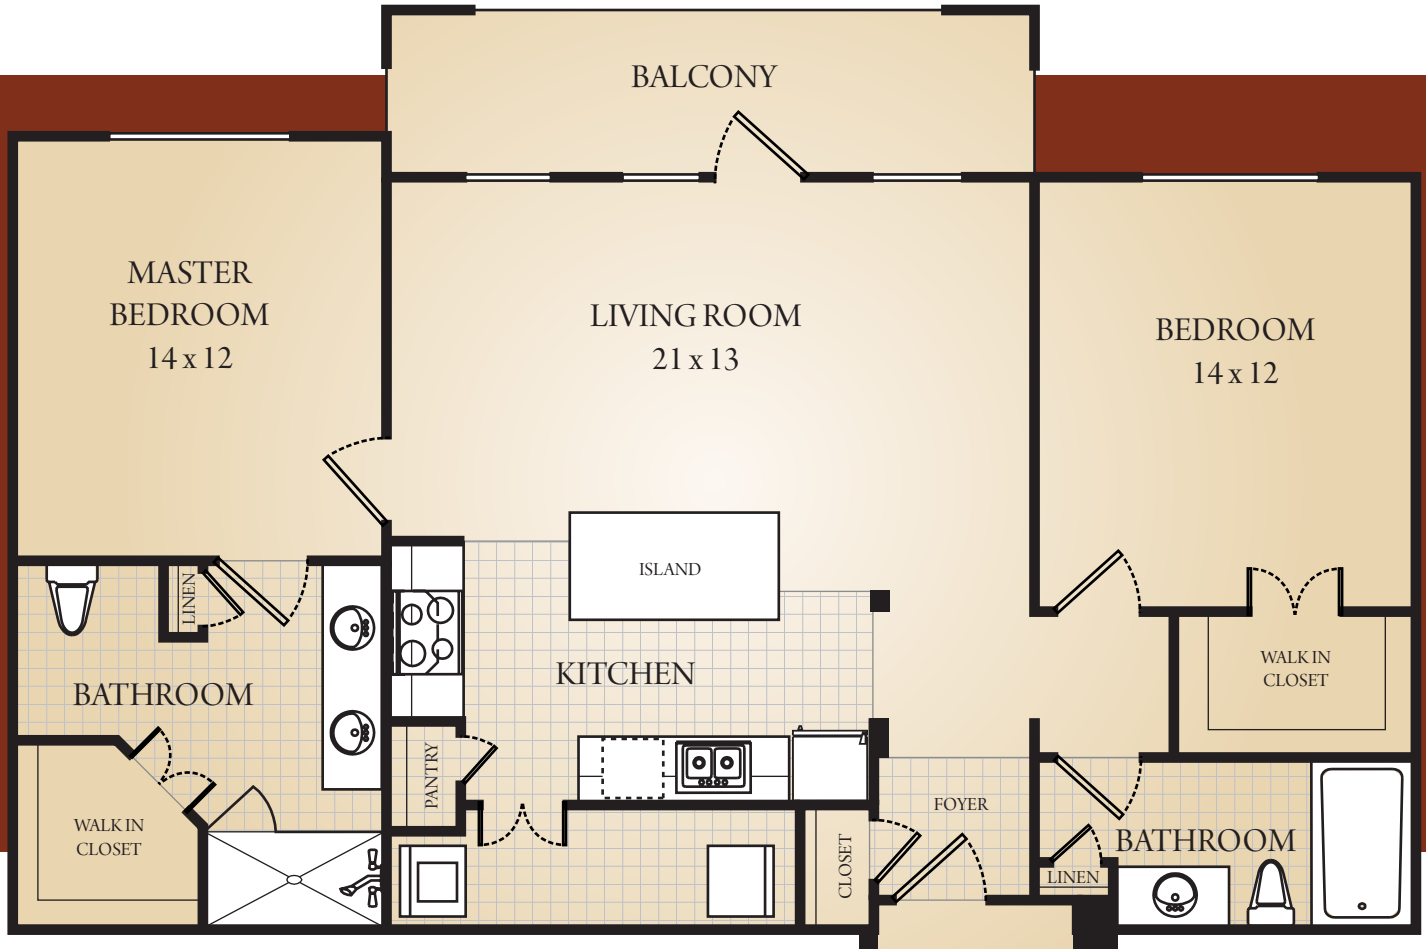

WATERCREST
AT BRYAN
ACTIVE ADULT LIVING

THE PEDERNALES
1153 SQ.FT.
2 BED / 2 BATH

RENT: _____

DEPOSIT: _____