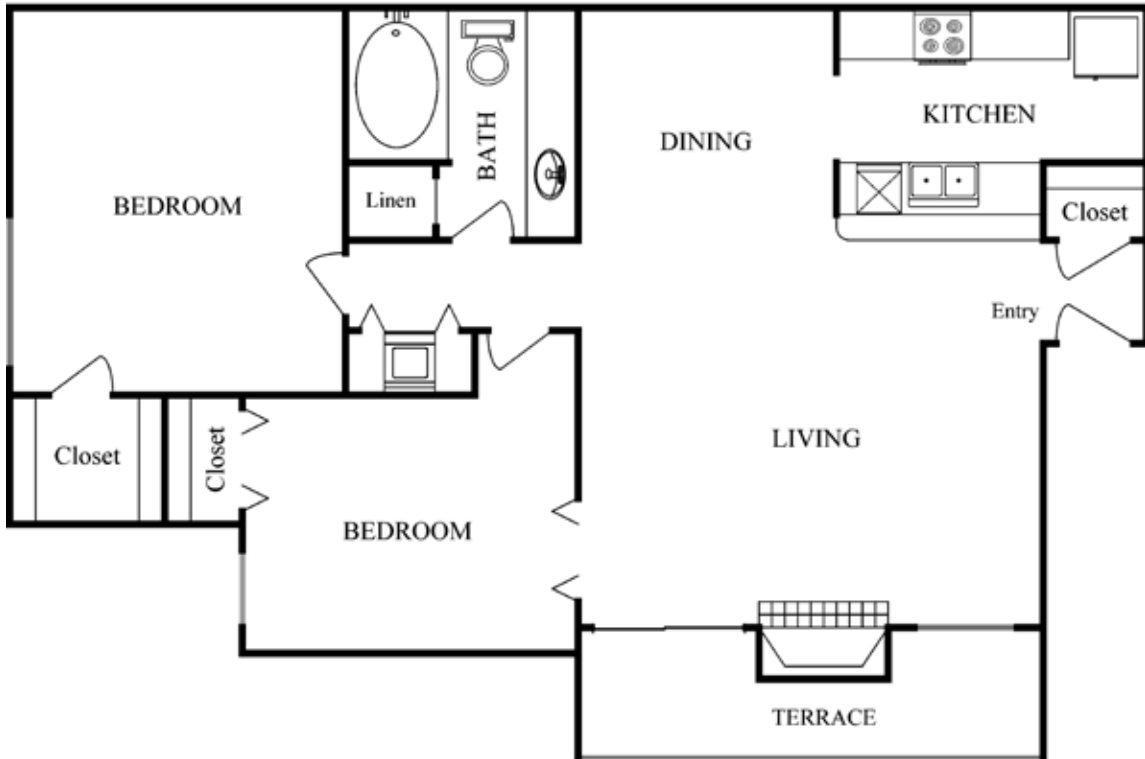

**R**  
**LaURel**  
**RiDGe**  
**APARTMENT HOMES**

**mAgNoliA**  
two bedroom | one bathroom | 826 sq ft

RENT: \_\_\_\_\_ DEPOSIT: \_\_\_\_\_

2821 Townbluff | Plano, TX 75075 | Ph: 972.596.0330 | Fx: 281.647.6401