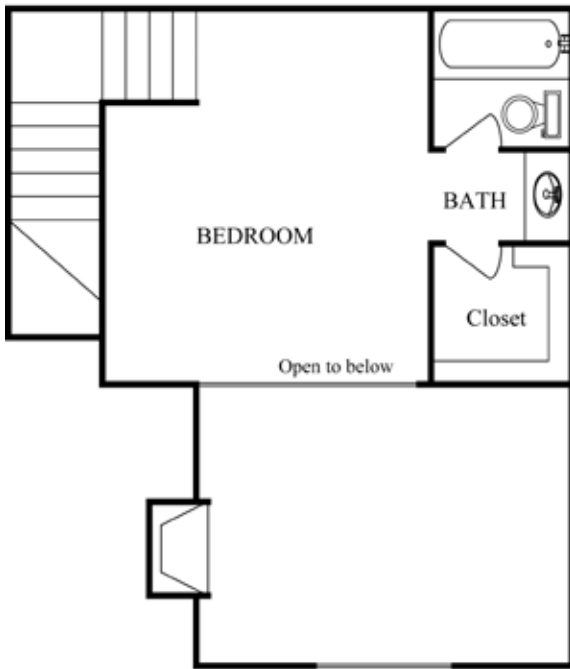

R
LaURel
RiDGe
APARTMENT HOMES

LiLaC LoFt
one bedroom | one bathroom | 720 sq ft

RENT: _____ DEPOSIT: _____

2821 Townbluff | Plano, TX 75075 | Ph: 972.596.0330 | Fx: 281.647.6401

www.laurelridgeliving.com