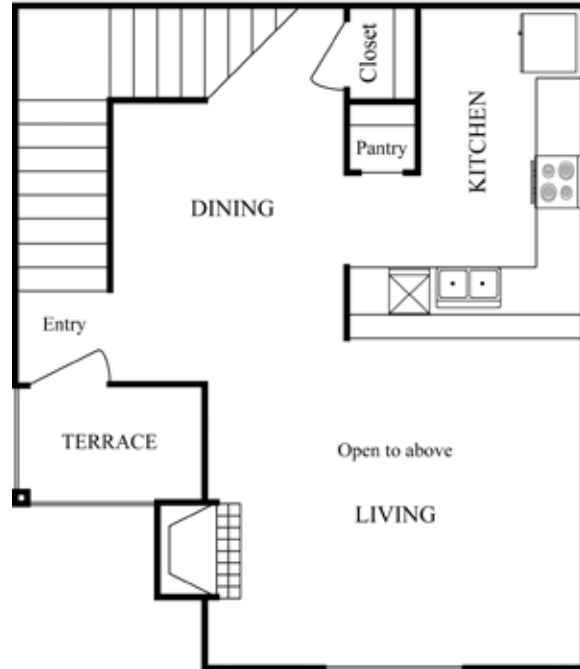

R
LaURel
RiDGe
APARTMENT HOMES

LiLaC LoFt
one bedroom | one bathroom | 720 sq ft

RENT: _____ DEPOSIT: _____

2821 Townbluff | Plano, TX 75075 | Ph: 972.596.0330 | Fx: 281.647.6401

www.laurelridgeliving.com