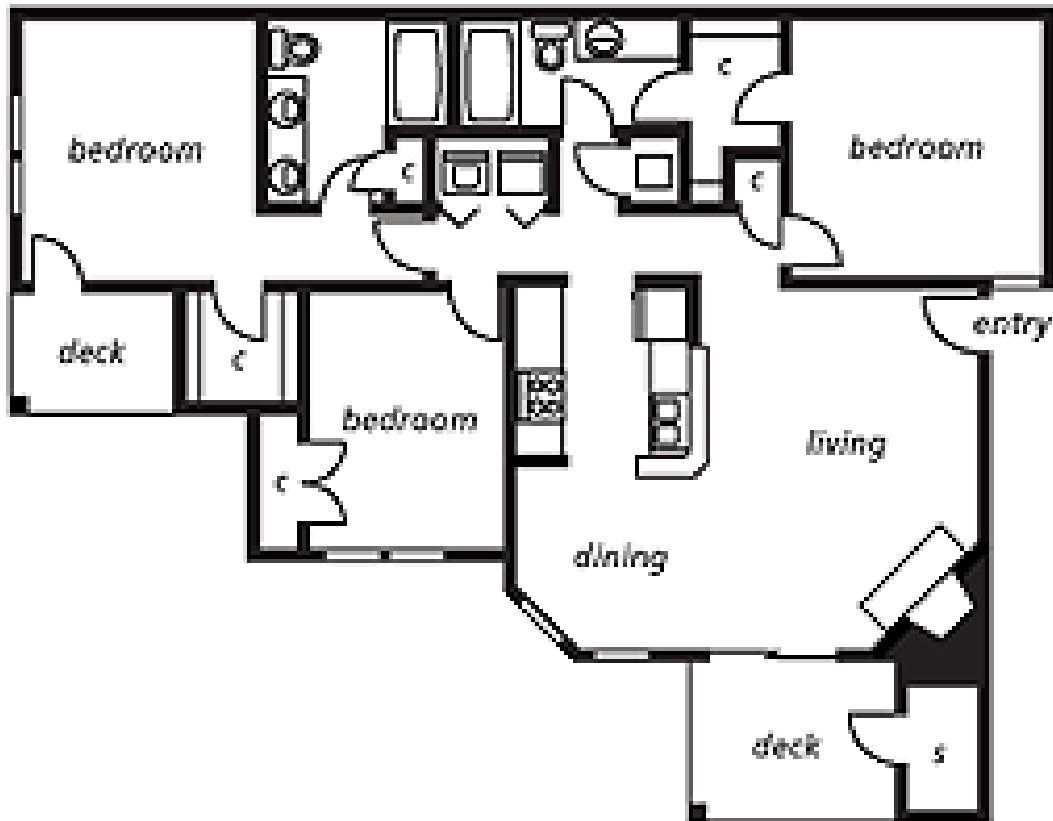

REAFIELD VILLAGE
APARTMENT HOMES

JORDAN
THREE BEDROOM | TWO BATHROOM | 1167 SQ FT

RENT: _____ DEPOSIT: _____

WWW.REAFIELDVILLAGEAPTS.COM

6609 REAFIELD DRIVE | CHARLOTTE, NC 28226 | PH. 704-542-3566 | FX. 704-543-6495
REAFIELDVILLAGE@FORTCAP.COM