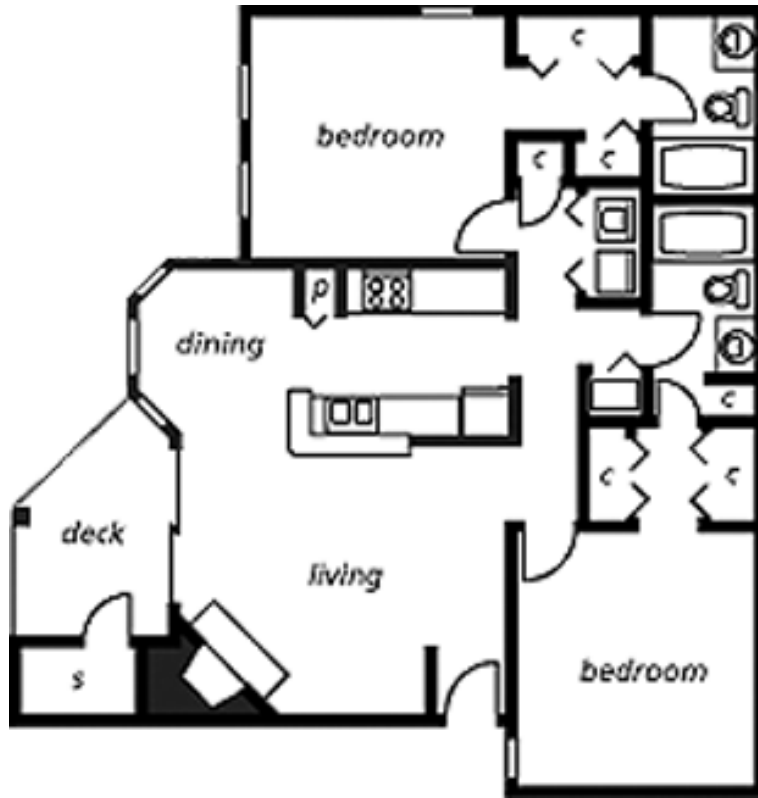

REAFIELD VILLAGE  
APARTMENT HOMES

DREW  
TWO BEDROOM | TWO BATHROOM | 1026 SQ FT

RENT: \_\_\_\_\_ DEPOSIT: \_\_\_\_\_

[WWW.REAFIELDVILLAGEAPTS.COM](http://WWW.REAFIELDVILLAGEAPTS.COM)

6609 REAFIELD DRIVE | CHARLOTTE, NC 28226 | PH. 704-542-3566 | FX. 704-543-6495  
REAFIELDVILLAGE@FORTCAP.COM